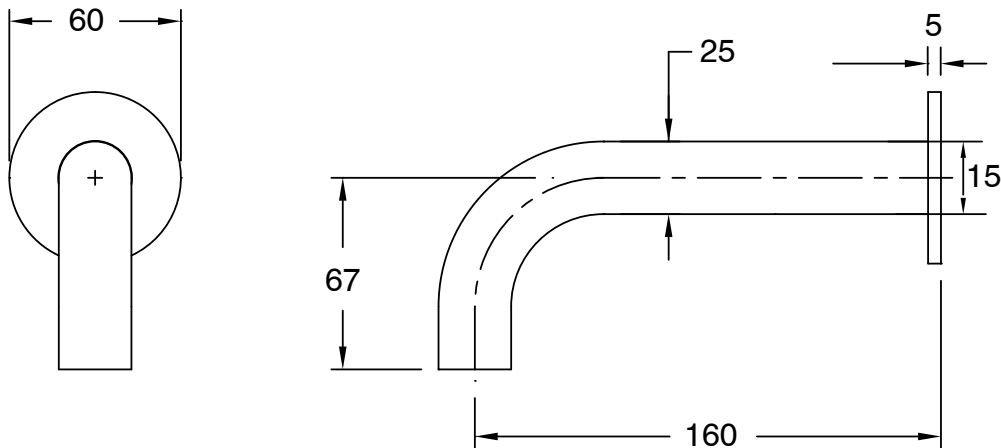

SUSSEX

Sussex Pure Wall Basin Outlet 160mm PVD Brushed Gunmetal (3 Star) Lead Free

50868

SPECIFICATIONS

Recommended Use	Residential;Commercial
Colour Finish	Brushed Gunmetal
Primary Material	Lead Free Brass
Recommended Pressure Range	150 - 500 kPa as per AS3500
Max Continuous Working Temperature (deg C)	65
Min Continuous Working Temperature (deg C)	1

WARRANTY

Residential Use (Years)	40
Commercial Use (Years)	10

Please refer to Sussex Warranty page for full Terms and Conditions

Dimensions are nominal measurements only.

CLEANING RECOMMENDATIONS:

We recommend the use of soapy water or approved cleaners. This product should not be cleaned with abrasive materials. Damage caused by any improper treatment is not covered by the product warranty. Refer to Warranty Conditions

Disclaimer: Products in this specification manual must by regulation be installed by licensed and registered trade people. The manufacturer/distributor reserves the right to vary specifications or delete models from their range without prior notification. Dimensions are nominal measurements only. Dimensions and set-outs listed are correct at time of publication however the manufacturer/distributor takes no responsibility for printing errors.

Published 07/05/2026

To see the complete Sussex range go to www.reece.com.au