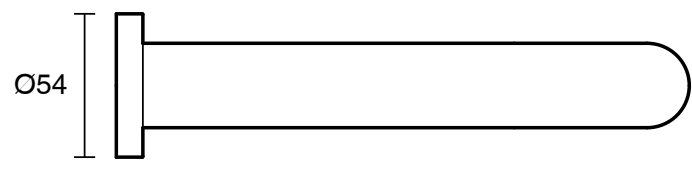

SUSSEX

Sussex Scala 32mm Curved Wall Bath Outlet 200mm Living Tumbled Brass

2268103

SPECIFICATIONS

Recommended Use	Residential;Commercial
Colour Finish	Living Tumbled Brass
Primary Material	Brass
Recommended Pressure Range	150 - 500 kPa as per AS3500
Max Continuous Working Temperature (deg C)	65
Min Continuous Working Temperature (deg C)	1

WARRANTY

Residential Use (Years)	40
Commercial Use (Years)	10

Please refer to Sussex Warranty page for full Terms and Conditions

Dimensions are nominal measurements only.

CLEANING RECOMMENDATIONS:

We recommend the use of soapy water or approved cleaners. This product should not be cleaned with abrasive materials. Damage caused by any improper treatment is not covered by the product warranty. Refer to Warranty Conditions

Disclaimer: Products in this specification manual must by regulation be installed by licensed and registered trade people. The manufacturer/distributor reserves the right to vary specifications or delete models from their range without prior notification. Dimensions are nominal measurements only. Dimensions and set-outs listed are correct at time of publication however the manufacturer/distributor takes no responsibility for printing errors.

Published 17/04/2026

To see the complete Sussex range go to www.reece.com.au