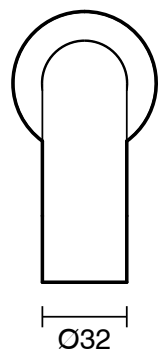

SUSSEX

Sussex Scala 32mm Curved Wall Bath Outlet 200mm Living Tumbled Brass

2268103

SPECIFICATIONS

Recommended Use	Residential;Commercial
Colour Finish	Living Tumbled Brass
Primary Material	Brass
Recommended Pressure Range	150 - 500 kPa as per AS3500
Max Continuous Working Temperature (deg C)	65
Min Continuous Working Temperature (deg C)	1

WARRANTY

Residential Use (Years)	40
Commercial Use (Years)	10

Please refer to Sussex Warranty page for full Terms and Conditions