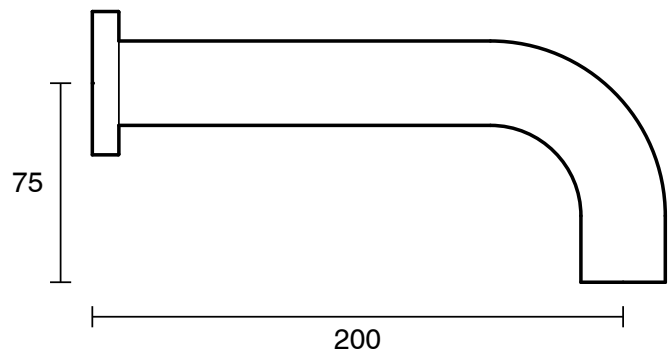

SUSSEX

Sussex Scala 32mm Curved Wall Bath Outlet 200mm Living Tumbled Brass

2268103

SPECIFICATIONS

Recommended Use	Residential;Commercial
Colour Finish	Living Tumbled Brass
Primary Material	Brass
Recommended Pressure Range	150 - 500 kPa as per AS3500
Max Continuous Working Temperature (deg C)	65
Min Continuous Working Temperature (deg C)	1

WARRANTY

Residential Use (Years)	40
Commercial Use (Years)	10

Please refer to Sussex Warranty page for full Terms and Conditions

Dimensions are nominal measurements only.

CLEANING RECOMMENDATIONS:

We recommend the use of soapy water or approved cleaners. This product should not be cleaned with abrasive materials. Damage caused by any improper treatment is not covered by the product warranty. Refer to Warranty Conditions

Disclaimer: Products in this specification manual must by regulation be installed by licensed and registered trade people. The manufacturer/distributor reserves the right to vary specifications or delete models from their range without prior notification. Dimensions are nominal measurements only. Dimensions and set-outs listed are correct at time of publication however the manufacturer/distributor takes no responsibility for printing errors.

Published 17/04/2026

To see the complete Sussex range go to www.reece.com.au