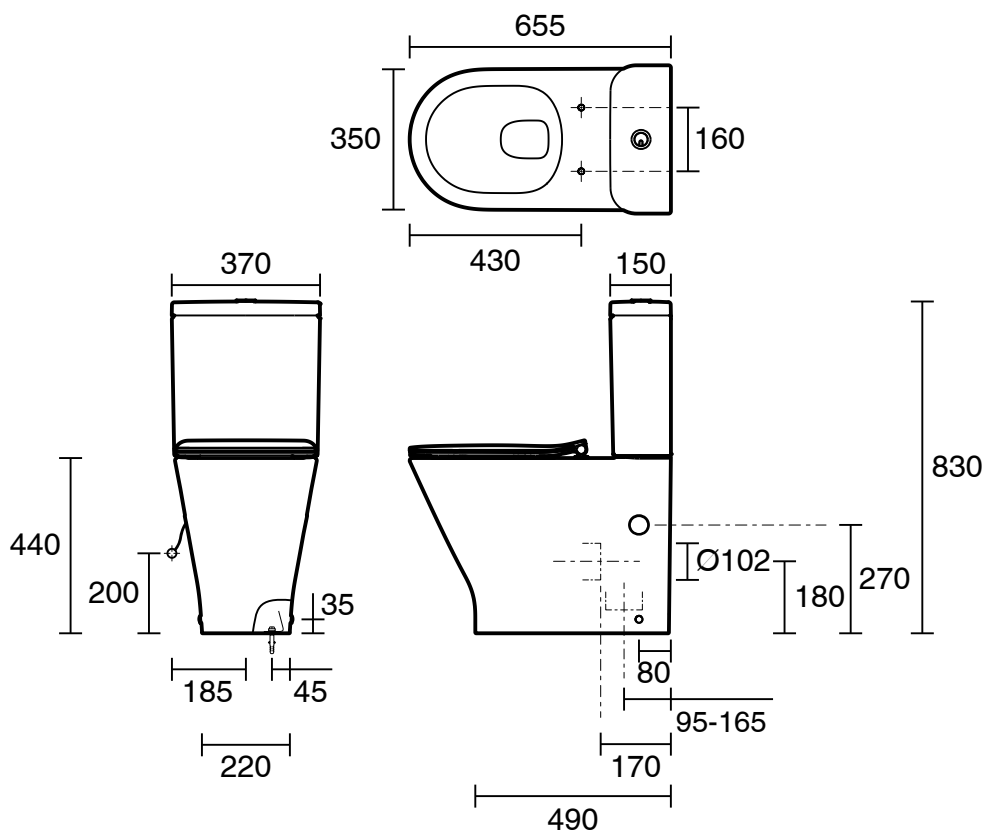

Roca The Gap Round Close Coupled Back to Wall Rimless Overheight Bottom Inlet Toilet Suite with Soft Close Quick Release Thin Seat White (4 Star)

10038

SPECIFICATIONS

Recommended Use	Residential;Commercial
Rim Configuration	Rimless
Pan Outlet Type	P Trap;S Trap
Pan Material	Vitreous China
Pan Weight (kg)	32
Toilet Seat Type	Soft Close;Quick Release
Toilet Seat Material	Urea

WARRANTY

Residential & Commercial Use (Years)	25
Spare Parts & Labour (Years)	1

Please refer to Roca Warranty page for full Terms and Conditions

Dimensions are nominal measurements only.

CLEANING RECOMMENDATIONS:

We recommend the use of soapy water or approved cleaners. This product should not be cleaned with abrasive materials. Damage caused by any improper treatment is not covered by the product warranty. Refer to Warranty Conditions

Disclaimer: Products in this specification manual must by regulation be installed by licensed and registered trade people. The manufacturer/distributor reserves the right to vary specifications or delete models from their range without prior notification. Dimensions are nominal measurements only. Dimensions and set-outs listed are correct at time of publication however the manufacturer/distributor takes no responsibility for printing errors.

Published 22/05/2026

To see the complete Roca range go to www.reece.com.au