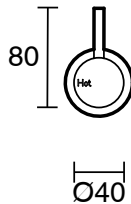

SUSSEX

Scala Straight Wall Basin Set 160mm PVD Brushed Gold (6 Star) Lead Free

52475

SPECIFICATIONS

Recommended Use	Residential;Commercial
Colour Finish	Brushed Gold
Primary Material	Lead Free Brass
Recommended Pressure Range	150 - 500 kPa as per AS3500
Max Continuous Working Temperature (deg C)	65
Min Continuous Working Temperature (deg C)	1

WARRANTY

Residential Use (Years)	40
Commercial Use (Years)	10

Please refer to Sussex Warranty page for full Terms and Conditions