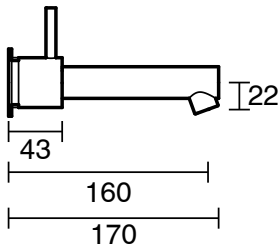

SUSSEX

Scala Straight Wall Basin Set 160mm PVD Brushed Gold (6 Star) Lead Free

52475

SPECIFICATIONS

Recommended Use	Residential;Commercial
Colour Finish	Brushed Gold
Primary Material	Lead Free Brass
Recommended Pressure Range	150 - 500 kPa as per AS3500
Max Continuous Working Temperature (deg C)	65
Min Continuous Working Temperature (deg C)	1

WARRANTY

Residential Use (Years)	40
Commercial Use (Years)	10

Please refer to Sussex Warranty page for full Terms and Conditions

Dimensions are nominal measurements only.

CLEANING RECOMMENDATIONS:

We recommend the use of soapy water or approved cleaners. This product should not be cleaned with abrasive materials. Damage caused by any improper treatment is not covered by the product warranty. Refer to Warranty Conditions

Disclaimer: Products in this specification manual must by regulation be installed by licensed and registered trade people. The manufacturer/distributor reserves the right to vary specifications or delete models from their range without prior notification. Dimensions are nominal measurements only. Dimensions and set-outs listed are correct at time of publication however the manufacturer/distributor takes no responsibility for printing errors.

Published 12/05/2026

To see the complete Sussex range go to www.reece.com.au