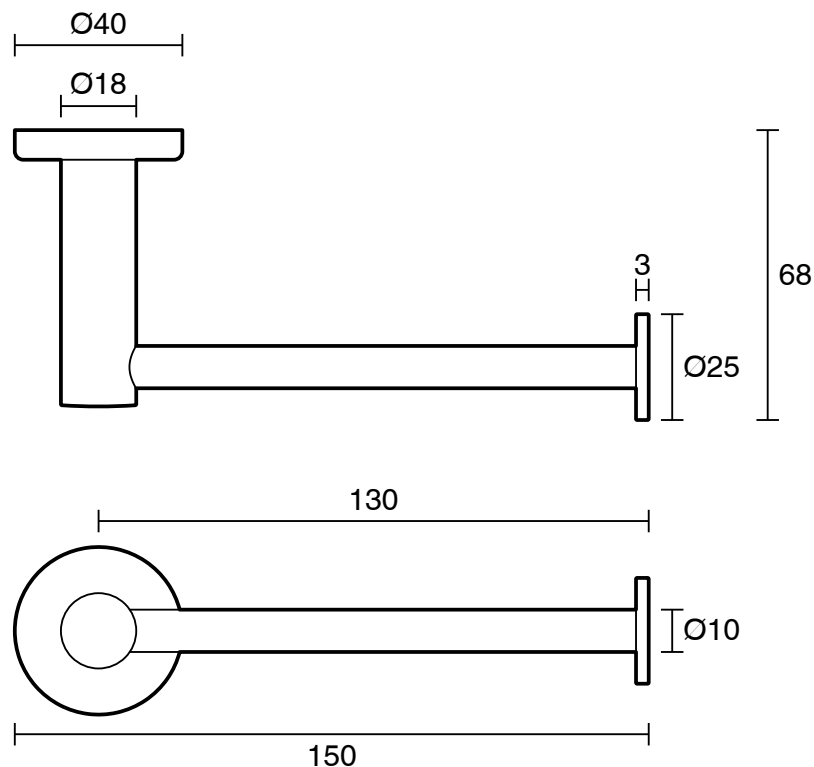

mizu

Mizu Drift Straight Toilet Roll Holder Brushed Gunmetal

2217446

SPECIFICATIONS	
Recommended Use	Residential;Commercial
Colour Finish	Brushed Gunmetal
Primary Material	DR Brass
WARRANTY	
Residential & Commercial Use (Years)	25
Spare Parts & Labour (Years)	1
<i>Please refer to Mizu Warranty page for full Terms and Conditions</i>	

Disclaimer: Products in this specification manual must by regulation be installed by licensed and registered trade people. The manufacturer/distributor reserves the right to vary specifications or delete models from their range without prior notification. Dimensions are nominal measurements only. Dimensions and set-outs listed are correct at time of publication however the manufacturer/distributor takes no responsibility for printing errors.