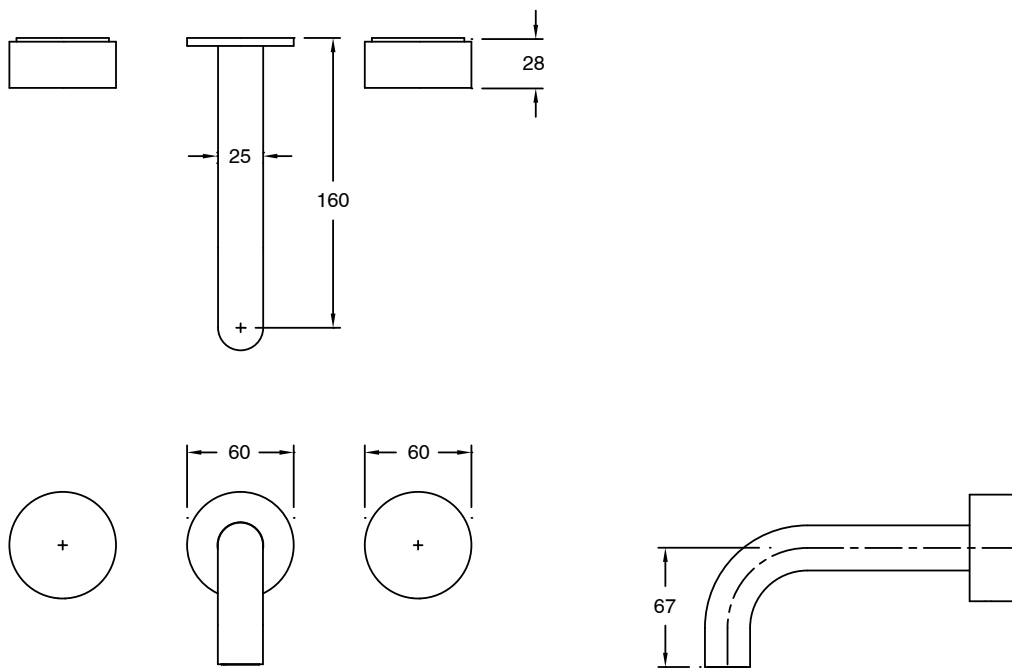

SUSSEX

Sussex Pure Bath Set 160mm with Cirque Textured Handles PVD Brushed Nickel Lead Free

47057

SPECIFICATIONS

Recommended Use	Residential;Commercial
Colour Finish	Brushed Nickel
Primary Material	Lead Free Brass
Recommended Pressure Range	150 - 500 kPa as per AS3500
Max Continuous Working Temperature (deg C)	65
Min Continuous Working Temperature (deg C)	1

WARRANTY

Residential Use (Years)	40
Commercial Use (Years)	10

Please refer to Sussex Warranty page for full Terms and Conditions

Dimensions are nominal measurements only.

CLEANING RECOMMENDATIONS:

We recommend the use of soapy water or approved cleaners. This product should not be cleaned with abrasive materials. Damage caused by any improper treatment is not covered by the product warranty. Refer to Warranty Conditions

Disclaimer: Products in this specification manual must by regulation be installed by licensed and registered trade people. The manufacturer/distributor reserves the right to vary specifications or delete models from their range without prior notification. Dimensions are nominal measurements only. Dimensions and set-outs listed are correct at time of publication however the manufacturer/distributor takes no responsibility for printing errors.

Published 14/05/2026

To see the complete Sussex range go to www.reece.com.au