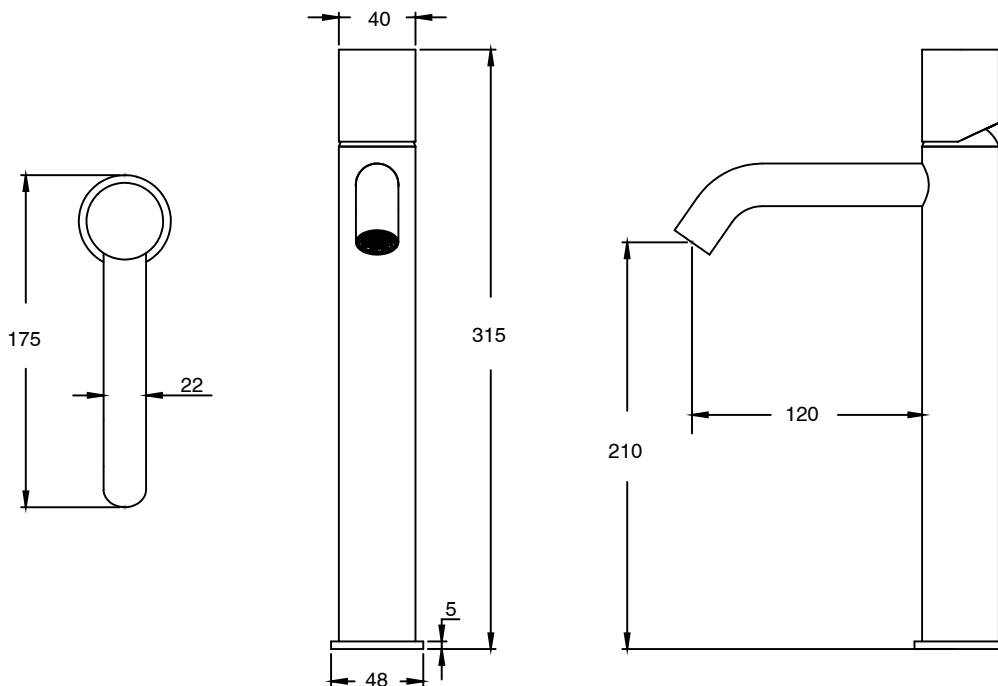

SUSSEX

Sussex Pure Extended Basin Mixer Curved PVD Brushed Gunmetal (5 Star) Lead Free

49793

SPECIFICATIONS	
Recommended Use	Residential;Commercial
Colour Finish	Brushed Gunmetal
Primary Material	Lead Free Brass
Recommended Pressure Range	150 - 500 kPa as per AS3500
Max Continuous Working Temperature (deg C)	65
Min Continuous Working Temperature (deg C)	1
WARRANTY	
Residential Use (Years)	40
Commercial Use (Years)	10
<i>Please refer to Sussex Warranty page for full Terms and Conditions</i>	

Disclaimer: Products in this specification manual must by regulation be installed by licensed and registered trade people. The manufacturer/distributor reserves the right to vary specifications or delete models from their range without prior notification. Dimensions are nominal measurements only. Dimensions and set-outs listed are correct at time of publication however the manufacturer/distributor takes no responsibility for printing errors.