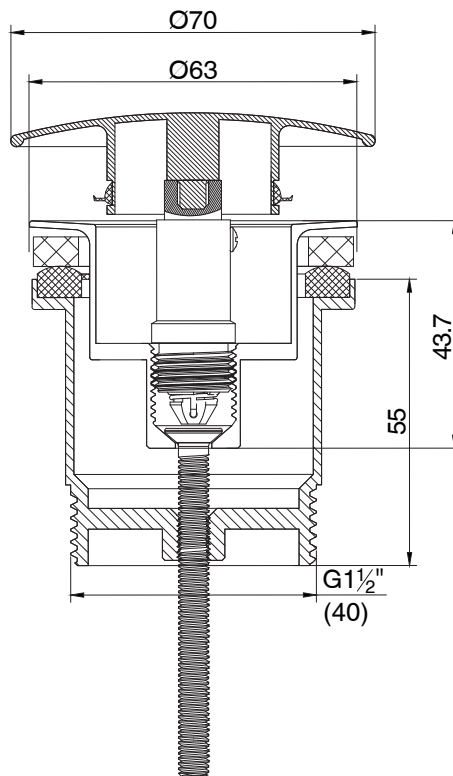

WARRANTY

Parts Replacement Only - excludes labour costs (Years) 1

Please refer to Mizu Warranty page for full Terms and Conditions