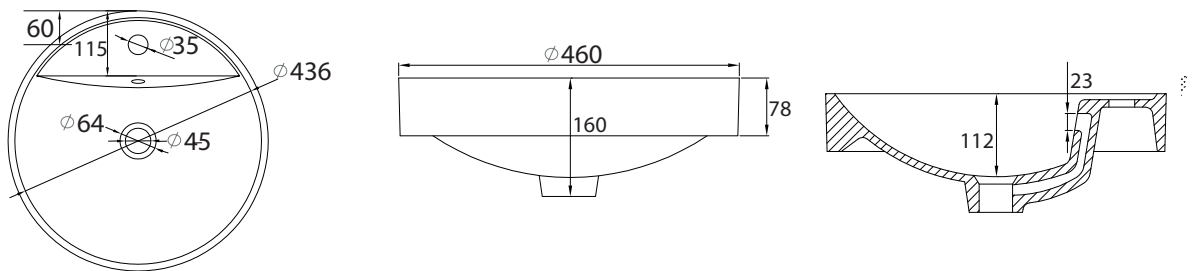

KADO

Kado Lux Round Semi-Inset Basin 1 Taphole 460mm White

SPECIFICATIONS

Recommended Use	Residential;Commercial
Material	Vitreous China
Colour	White
Bowl Capacity	4.3 Litres
Weight	9 kg
Fixing	Waterproof Sealant (not supplied)
Taphole Configuration	1 Taphole
Overflow Configuration	Overflow
Waste Size	32x40mm
Plug & Waste	Sold Separately
Tapware	Sold Separately

WARRANTY

Residential & Commercial Use (Years)	25
Spare Parts & Labour (Years)	1

Please refer to Kado Warranty Page for full Terms and Conditions

Dimensions are nominal measurements only.

Disclaimer: Products in this specification manual must by regulation be installed by licensed and registered trade people. The manufacturer/distributor reserves the right to vary specifications or delete models from their range without prior notification. Dimensions are nominal measurements only. Dimensions and set-outs listed are correct at time of publication however the manufacturer/distributor takes no responsibility for printing errors.

Published 01/04/2026

To see the complete Kado range go to www.reece.com.au/bathrooms