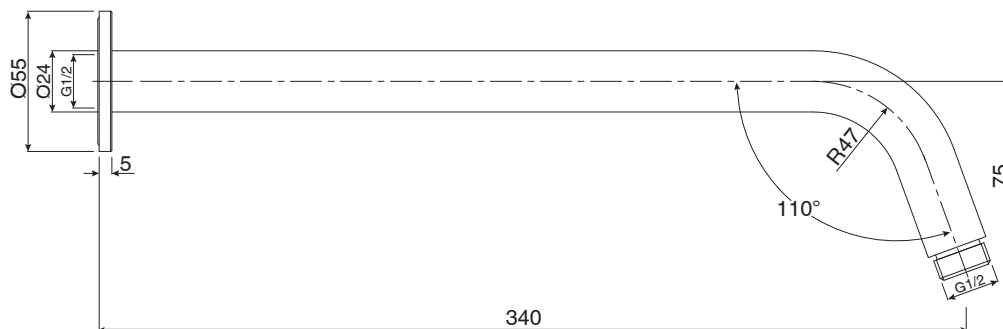

mizu

Mizu Drift Wall Straight Shower Arm Only Brushed Gold

9508908

SPECIFICATIONS	
Recommended Use	Residential;Commercial
Colour Finish	Brushed Gold
Primary Material	DR Brass
Recommended Pressure Range	150 - 500 kPa as per AS3500
Max Continuous Working Temperature (deg C)	60
Min Continuous Working Temperature (deg C)	5
WARRANTY	
Residential & Commercial Use (Years)	25
Spare Parts & Labour (Years)	1
<i>Please refer to Mizu Warranty page for full Terms and Conditions</i>	

Disclaimer: Products in this specification manual must by regulation be installed by licensed and registered trade people. The manufacturer/distributor reserves the right to vary specifications or delete models from their range without prior notification. Dimensions are nominal measurements only. Dimensions and set-outs listed are correct at time of publication however the manufacturer/distributor takes no responsibility for printing errors.