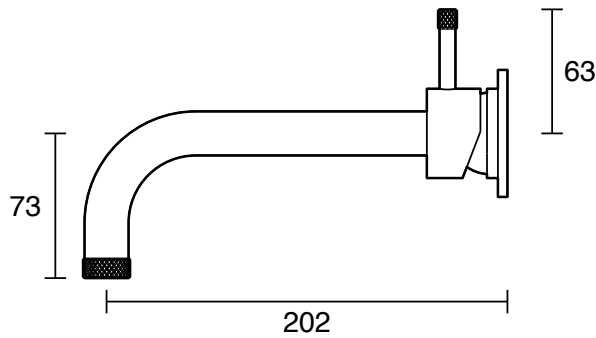

SUSSEX

Sussex Scala Nova Wall Basin/Bath Mixer System 200mm PVD Matte Black (5 Star) Lead Free

43597

SPECIFICATIONS

Recommended Use	Residential;Commercial
Colour Finish	Matte Black
Primary Material	Lead Free Brass
Recommended Pressure Range	150 - 500 kPa as per AS3500
Max Continuous Working Temperature (deg C)	65
Min Continuous Working Temperature (deg C)	1

WARRANTY

Residential Use (Years)	40
Commercial Use (Years)	10

Please refer to Sussex Warranty page for full Terms and Conditions

Dimensions are nominal measurements only.

CLEANING RECOMMENDATIONS:

We recommend the use of soapy water or approved cleaners. This product should not be cleaned with abrasive materials. Damage caused by any improper treatment is not covered by the product warranty. Refer to Warranty Conditions

Disclaimer: Products in this specification manual must by regulation be installed by licensed and registered trade people. The manufacturer/distributor reserves the right to vary specifications or delete models from their range without prior notification. Dimensions are nominal measurements only. Dimensions and set-outs listed are correct at time of publication however the manufacturer/distributor takes no responsibility for printing errors.

Published 01/04/2026

To see the complete Sussex range go to www.reece.com.au