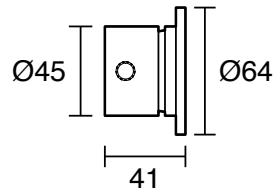

SUSSEX

Sussex Scala Nova Wall Basin/Bath Mixer System 200mm PVD Matte Black (5 Star) Lead Free

43597

SPECIFICATIONS

Recommended Use	Residential;Commercial
Colour Finish	Matte Black
Primary Material	Lead Free Brass
Recommended Pressure Range	150 - 500 kPa as per AS3500
Max Continuous Working Temperature (deg C)	65
Min Continuous Working Temperature (deg C)	1

WARRANTY

Residential Use (Years)	40
Commercial Use (Years)	10

Please refer to Sussex Warranty page for full Terms and Conditions