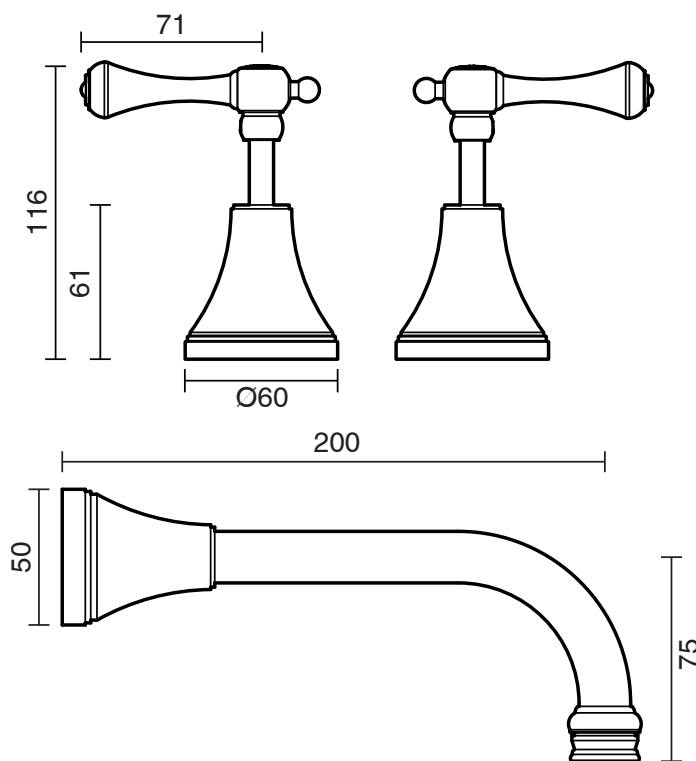

KADO

Kado Era Wall Basin Set 200mm Lever Handle Chrome (5 Star) Lead Free

9508836

SPECIFICATIONS

Recommended Use	Residential;Commercial
Colour Finish	Polished Chrome
Primary Material	Lead Free Brass
Recommended Pressure Range	150 - 500 kPa as per AS3500
Max Continuous Working Temperature (deg C)	80
Min Continuous Working Temperature (deg C)	5

WARRANTY

Residential & Commercial Use (Years)	25
Spare Parts & Labour (Years)	1

Please refer to Kado Warranty page for full Terms and Conditions

Dimensions are nominal measurements only.

CLEANING RECOMMENDATIONS:

We recommend the use of soapy water or approved cleaners. This product should not be cleaned with abrasive materials. Damage caused by any improper treatment is not covered by the product warranty. Refer to Warranty Conditions

Disclaimer: Products in this specification manual must by regulation be installed by licensed and registered trade people. The manufacturer/distributor reserves the right to vary specifications or delete models from their range without prior notification. Dimensions are nominal measurements only. Dimensions and set-outs listed are correct at time of publication however the manufacturer/distributor takes no responsibility for printing errors.

Published 01/04/2026

To see the complete Kado range go to www.reece.com.au