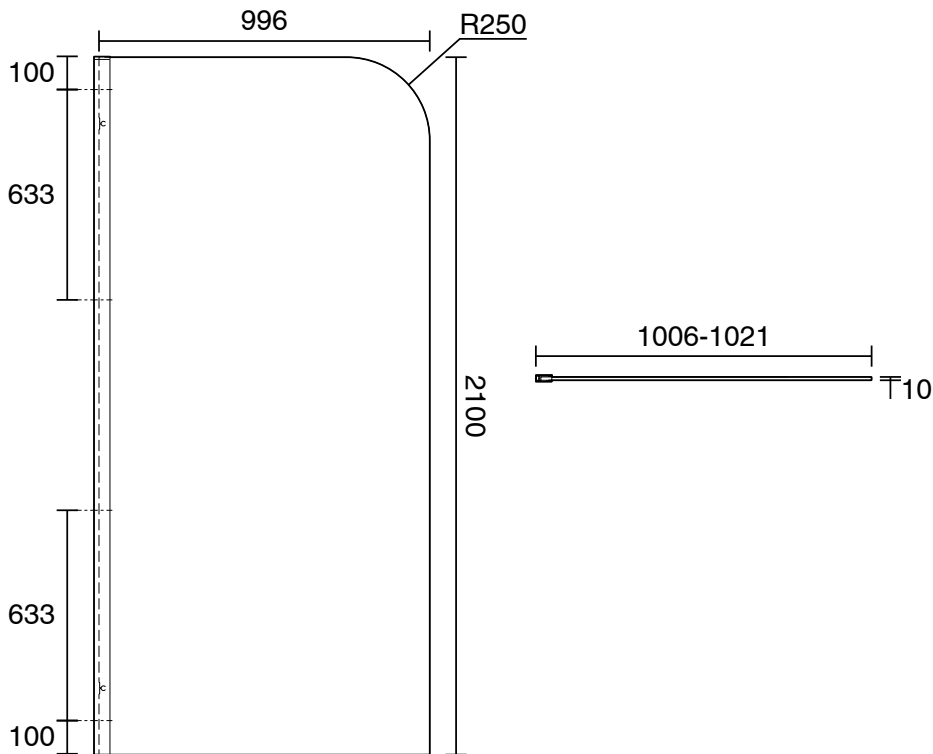

KADO

Kado Lux Frameless Curved Panel with Wall Channel Clear Glass 1000mm Chrome

1710060

SPECIFICATIONS

Recommended Use	Residential;Commercial
Colour Finish	Polished Chrome;Clear
Primary Material	Glass
Frame Configuration	Frameless
Screen Shape	Curved
Screen Appearance	Clear
Screen Fixing	Channel
Mounting	Wall

WARRANTY

Residential & Commercial Use (Years)	7
Spare Parts & Labour (Years)	1

Please refer to Kado Warranty Page for full Terms and Conditions

Dimensions are nominal measurements only.

CLEANING RECOMMENDATIONS:

We recommend the use of soapy water or approved cleaners. This product should not be cleaned with abrasive materials. Damage caused by any improper treatment is not covered by the product warranty. Refer to Warranty Conditions

Disclaimer: Products in this specification manual must by regulation be installed by licensed and registered trade people. The manufacturer/distributor reserves the right to vary specifications or delete models from their range without prior notification. Dimensions are nominal measurements only. Dimensions and set-outs listed are correct at time of publication however the manufacturer/distributor takes no responsibility for printing errors.

Published 01/04/2026

To see the complete Kado range go to www.reece.com.au