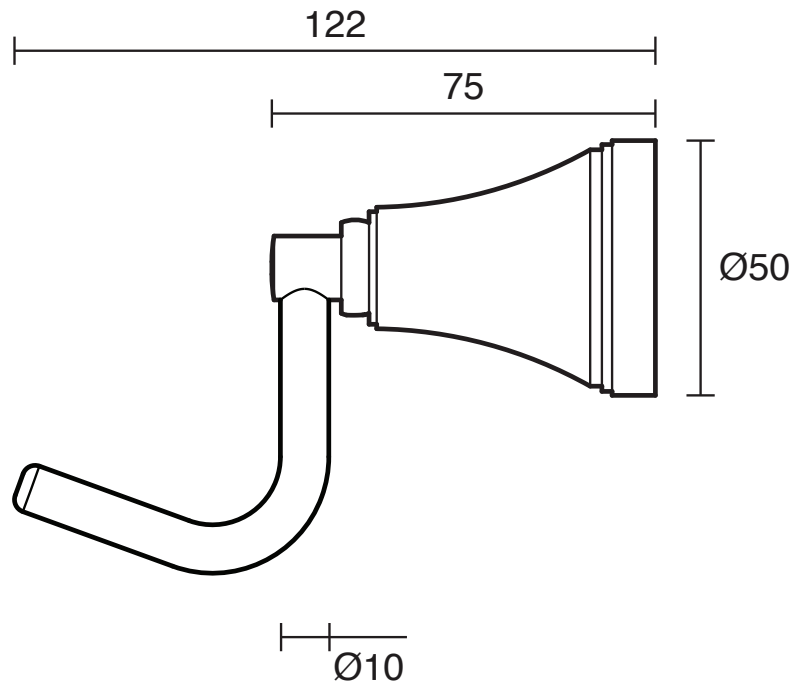

KADO

Kado Era Robe Hook Chrome

9507736

SPECIFICATIONS

Recommended Use	Residential;Commercial
Colour	Chrome
Material	Zinc/Steel

WARRANTY

Residential & Commercial Use (Years)	25
Parts Replacement Only (Years)	1

Please refer to Kado Warranty Page for full Terms and Conditions

Dimensions are nominal measurements only.

CLEANING RECOMMENDATIONS:

We recommend the use of soapy water or approved cleaners. This product should not be cleaned with abrasive materials. Damage caused by any improper treatment is not covered by the product warranty. Refer to Warranty Conditions

Disclaimer: Products in this specification manual must by regulation be installed by licensed and registered trade people. The manufacturer/distributor reserves the right to vary specifications or delete models from their range without prior notification. Dimensions are nominal measurements only. Dimensions and set-outs listed are correct at time of publication however the manufacturer/distributor takes no responsibility for printing errors.

Published 01/04/2026

To see the complete Kado range go to
www.reece.com.au