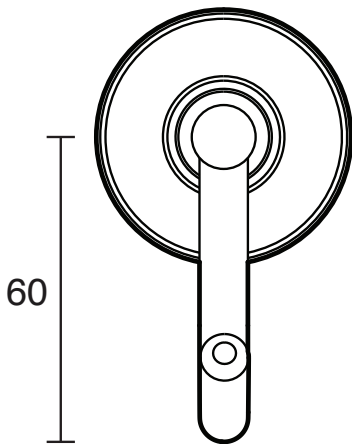

KADO

Kado Era Robe Hook Chrome

9507736

SPECIFICATIONS

Recommended Use	Residential;Commercial
Colour	Chrome
Material	Zinc/Steel

WARRANTY

Residential & Commercial Use (Years)	25
Parts Replacement Only (Years)	1

Please refer to Kado Warranty Page for full Terms and Conditions

Dimensions are nominal measurements only.

CLEANING RECOMMENDATIONS:

We recommend the use of soapy water or approved cleaners. This product should not be cleaned with abrasive materials. Damage caused by any improper treatment is not covered by the product warranty. Refer to Warranty Conditions

Disclaimer: Products in this specification manual must by regulation be installed by licensed and registered trade people. The manufacturer/distributor reserves the right to vary specifications or delete models from their range without prior notification. Dimensions are nominal measurements only. Dimensions and set-outs listed are correct at time of publication however the manufacturer/distributor takes no responsibility for printing errors.

Published 01/04/2026

To see the complete Kado range go to
www.reece.com.au