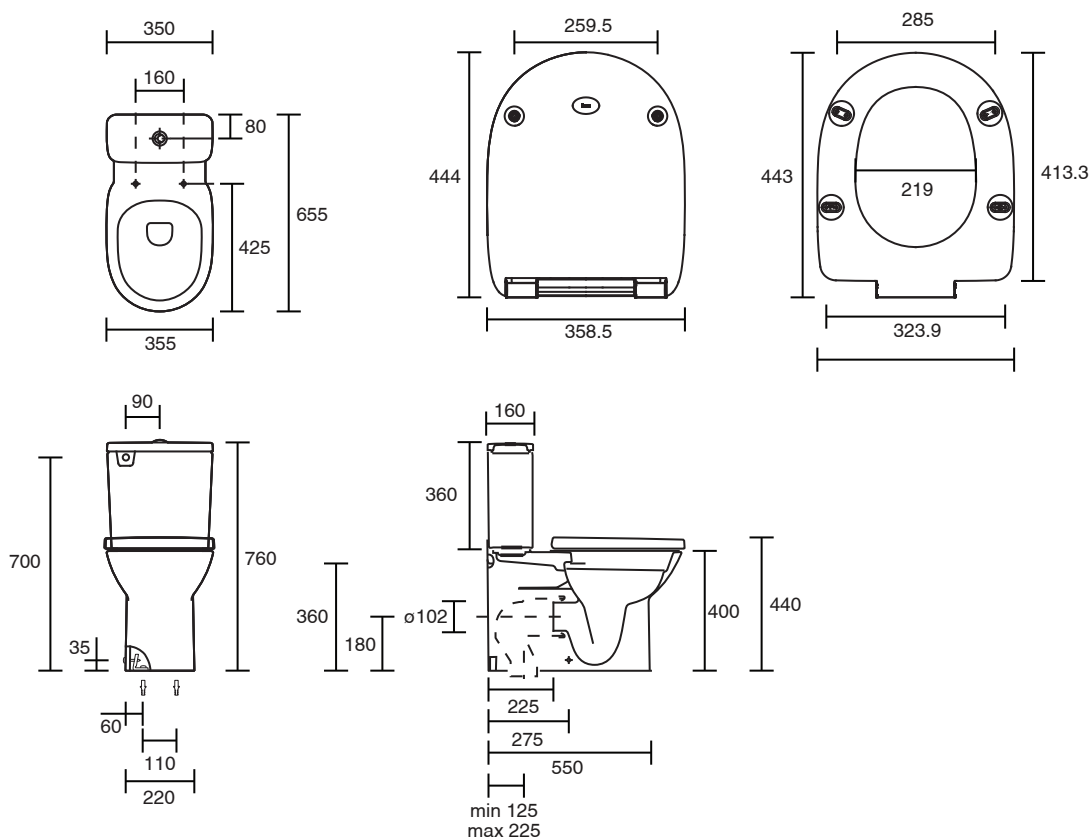

Roca Debba Rimless Close Coupled Back to Wall Back Inlet Toilet Suite (4 Star)

1831011

SPECIFICATIONS

Recommended Use	Residential;Commercial
Rim Configuration	Rimless
Pan Outlet Type	P Trap;S Trap
Pan Material	Vitreous China
Pan Weight (kg)	27
Toilet Seat Type	Soft Close;Quick Release
Toilet Seat Material	Urea

WARRANTY

Residential & Commercial Use (Years)	25
Spare Parts & Labour (Years)	1

Please refer to Roca Warranty page for full Terms and Conditions

Dimensions are nominal measurements only.

CLEANING RECOMMENDATIONS:

We recommend the use of soapy water or approved cleaners. This product should not be cleaned with abrasive materials. Damage caused by any improper treatment is not covered by the product warranty. Refer to Warranty Conditions

Disclaimer: Products in this specification manual must by regulation be installed by licensed and registered trade people. The manufacturer/distributor reserves the right to vary specifications or delete models from their range without prior notification. Dimensions are nominal measurements only. Dimensions and set-outs listed are correct at time of publication however the manufacturer/distributor takes no responsibility for printing errors.

Published 22/05/2026

To see the complete Roca range go to www.reece.com.au