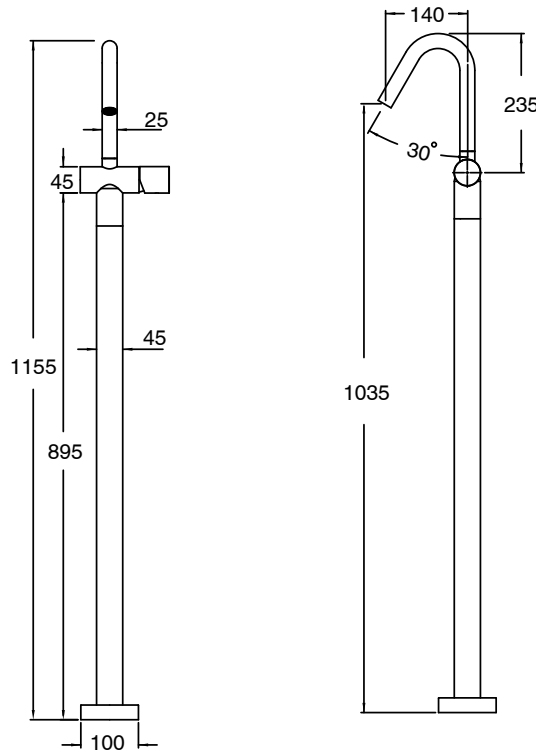

## Sussex Pure Floor Mounted Basin Mixer with Diamond Textured Handles Trimset Chrome (5 Star) Lead Free 49849

SPECIFICATIONS	
Recommended Use	Residential;Commercial
Colour Finish	Polished Chrome
Primary Material	Lead Free Brass
Recommended Pressure Range	150 - 500 kPa as per AS3500
Max Continuous Working Temperature (deg C)	65
Min Continuous Working Temperature (deg C)	1
WARRANTY	
Residential Use (Years)	40
Commercial Use (Years)	10
<i>Please refer to Sussex Warranty page for full Terms and Conditions</i>	

Dimensions are nominal measurements only.