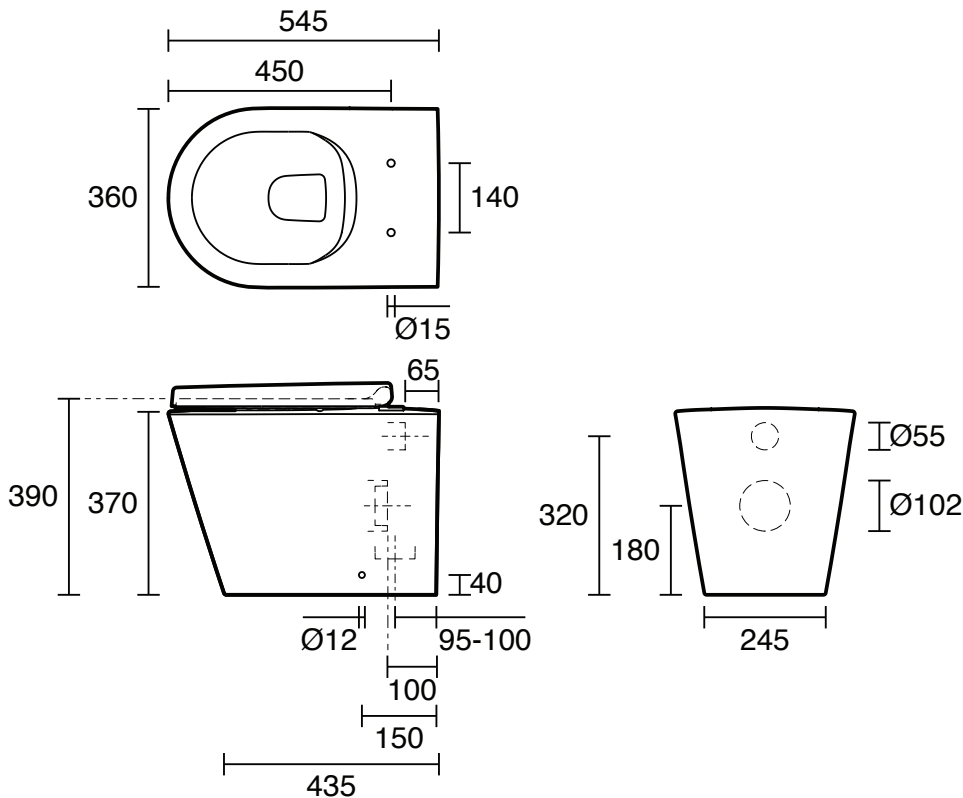

KADO

Kado Lux Rimless Plus Back to Wall Pan with Soft Close Quick Release White (4 Star)

1832068

SPECIFICATIONS

Recommended Use	Residential;Commercial
Pan Material	Vitreous China
Toilet Seat Material	Urea
Weight of Pan (kg)	25.5
Toilet Seat Type	Soft Close;Quick Release
Rim Configuration	Rimless
Outlet Type	P Trap;S Trap

WARRANTY

Residential & Commercial Use (Years)	25
Spare Parts & Labour (Years)	1

Please refer to Kado Warranty Page for full Terms and Conditions

Dimensions are nominal measurements only.

CLEANING RECOMMENDATIONS:

We recommend the use of soapy water or approved cleaners. This product should not be cleaned with abrasive materials. Damage caused by any improper treatment is not covered by the product warranty. Refer to Warranty Conditions

Disclaimer: Products in this specification manual must by regulation be installed by licensed and registered trade people. The manufacturer/distributor reserves the right to vary specifications or delete models from their range without prior notification. Dimensions are nominal measurements only. Dimensions and set-outs listed are correct at time of publication however the manufacturer/distributor takes no responsibility for printing errors.

Published 01/04/2026

To see the complete Kado range go to www.reece.com.au