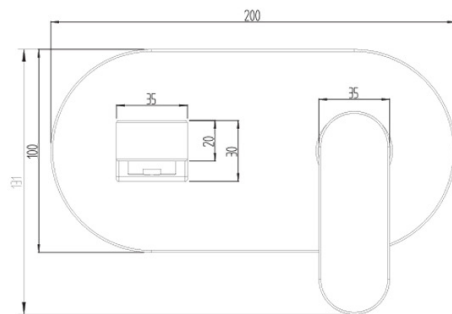

mizu

Mizu Soothe Wall Basin Mixer Tap Set 200mm Chrome (4 Star)

9505295

SPECIFICATIONS

Recommended Use	Residential;Commercial
Colour Finish	Polished Chrome
Primary Material	Brass
Recommended Pressure Range	150 - 500 kPa as per AS3500
Max Continuous Working Temperature (deg C)	80
Min Continuous Working Temperature (deg C)	5

WARRANTY

Residential & Commercial Use (Years)	25
Spare Parts & Labour (Years)	1

Please refer to Mizu Warranty page for full Terms and Conditions

Dimensions are nominal measurements only.

CLEANING RECOMMENDATIONS:

We recommend the use of soapy water or approved cleaners. This product should not be cleaned with abrasive materials. Damage caused by any improper treatment is not covered by the product warranty. Refer to Warranty Conditions

Disclaimer: Products in this specification manual must by regulation be installed by licensed and registered trade people. The manufacturer/distributor reserves the right to vary specifications or delete models from their range without prior notification. Dimensions are nominal measurements only. Dimensions and set-outs listed are correct at time of publication however the manufacturer/distributor takes no responsibility for printing errors.

Published 01/04/2026

To see the complete Mizu range go to www.reece.com.au