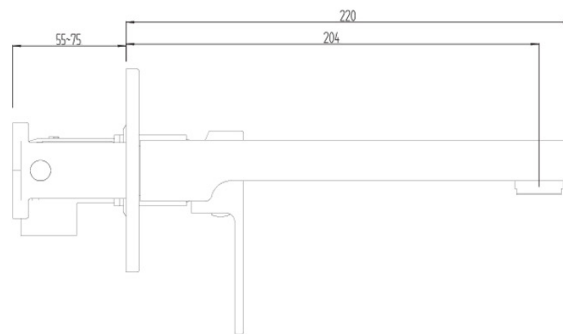

mizu

Mizu Soothe Wall Basin Mixer Tap Set 200mm Chrome (4 Star)

9505295

SPECIFICATIONS

Recommended Use	Residential;Commercial
Colour Finish	Polished Chrome
Primary Material	Brass
Recommended Pressure Range	150 - 500 kPa as per AS3500
Max Continuous Working Temperature (deg C)	80
Min Continuous Working Temperature (deg C)	5

WARRANTY

Residential & Commercial Use (Years)	25
Spare Parts & Labour (Years)	1

Please refer to Mizu Warranty page for full Terms and Conditions

Dimensions are nominal measurements only.

CLEANING RECOMMENDATIONS:

We recommend the use of soapy water or approved cleaners. This product should not be cleaned with abrasive materials. Damage caused by any improper treatment is not covered by the product warranty. Refer to Warranty Conditions

Disclaimer: Products in this specification manual must by regulation be installed by licensed and registered trade people. The manufacturer/distributor reserves the right to vary specifications or delete models from their range without prior notification. Dimensions are nominal measurements only. Dimensions and set-outs listed are correct at time of publication however the manufacturer/distributor takes no responsibility for printing errors.

Published 01/04/2026

To see the complete Mizu range go to www.reece.com.au