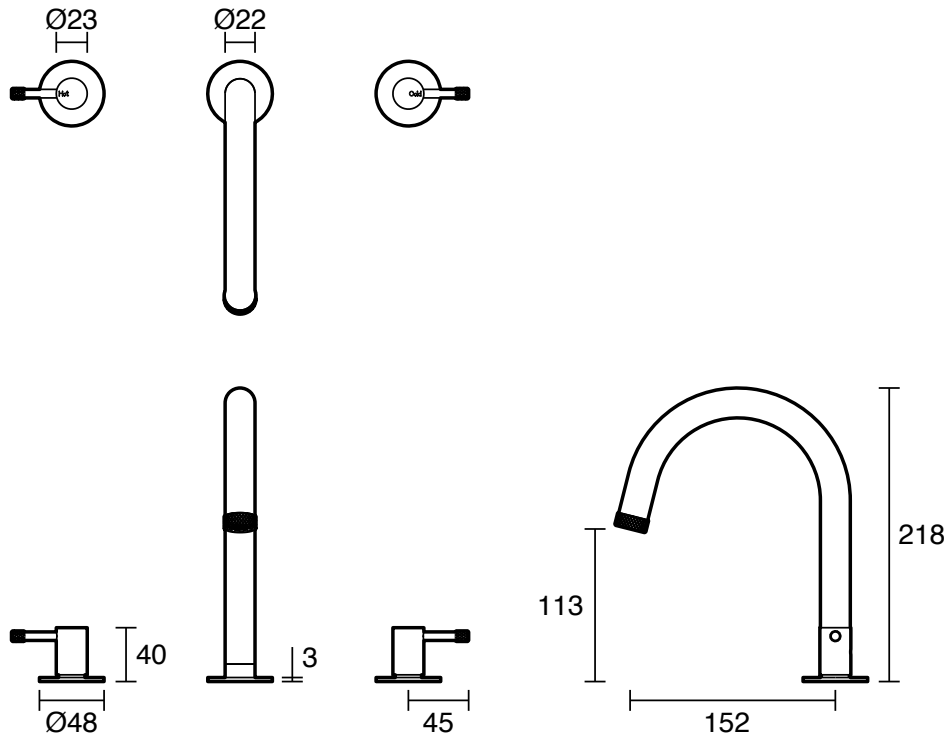

SUSSEX

Sussex Scala Nova Basin Set PVD Brushed Gold (5 Star) Lead Free

43626

SPECIFICATIONS	
Recommended Use	Residential;Commercial
Colour Finish	Brushed Gold
Primary Material	Lead Free Brass
Recommended Pressure Range	150 - 500 kPa as per AS3500
Max Continuous Working Temperature (deg C)	65
Min Continuous Working Temperature (deg C)	1
WARRANTY	
Residential Use (Years)	40
Commercial Use (Years)	10
<i>Please refer to Sussex Warranty page for full Terms and Conditions</i>	

Disclaimer: Products in this specification manual must by regulation be installed by licensed and registered trade people. The manufacturer/distributor reserves the right to vary specifications or delete models from their range without prior notification. Dimensions are nominal measurements only. Dimensions and set-outs listed are correct at time of publication however the manufacturer/distributor takes no responsibility for printing errors.