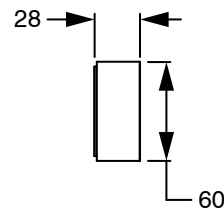

SUSSEX

Sussex Pure Progressive Wall Basin Mixer Tap System 250mm PVD Brushed Bronze (3 Star)

9511149

SPECIFICATIONS	
Recommended Use	Residential;Commercial
Colour Finish	Brushed Bronze
Primary Material	DR Brass
Recommended Pressure Range	150 - 500 kPa as per AS3500
Max Continuous Working Temperature (deg C)	65
Min Continuous Working Temperature (deg C)	1
WARRANTY	
Residential Use (Years)	40
Commercial Use (Years)	10
<i>Please refer to Sussex Warranty page for full Terms and Conditions</i>	