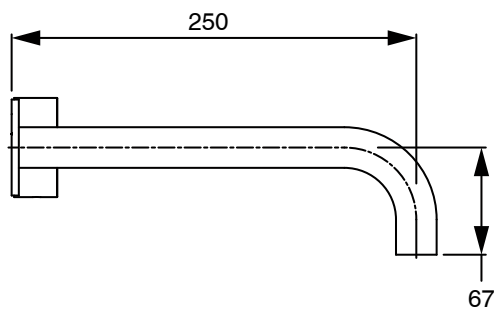

SUSSEX

Sussex Pure Progressive Wall Basin Mixer Tap System 250mm PVD Brushed Bronze (3 Star)

9511149

SPECIFICATIONS	
Recommended Use	Residential;Commercial
Colour Finish	Brushed Bronze
Primary Material	DR Brass
Recommended Pressure Range	150 - 500 kPa as per AS3500
Max Continuous Working Temperature (deg C)	65
Min Continuous Working Temperature (deg C)	1
WARRANTY	
Residential Use (Years)	40
Commercial Use (Years)	10
<i>Please refer to Sussex Warranty page for full Terms and Conditions</i>	