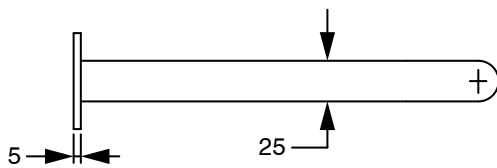

SUSSEX

Sussex Pure Progressive Wall Basin Mixer Tap System 250mm PVD Brushed Bronze (3 Star)

9511149

SPECIFICATIONS	
Recommended Use	Residential;Commercial
Colour Finish	Brushed Bronze
Primary Material	DR Brass
Recommended Pressure Range	150 - 500 kPa as per AS3500
Max Continuous Working Temperature (deg C)	65
Min Continuous Working Temperature (deg C)	1
WARRANTY	
Residential Use (Years)	40
Commercial Use (Years)	10
<i>Please refer to Sussex Warranty page for full Terms and Conditions</i>	