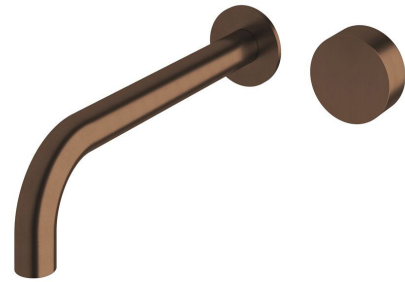

SUSSEX

Sussex Pure Progressive Wall Basin Mixer Tap System 250mm PVD Brushed Bronze (3 Star)

9511149

SPECIFICATIONS	
Recommended Use	Residential;Commercial
Colour Finish	Brushed Bronze
Primary Material	DR Brass
Recommended Pressure Range	150 - 500 kPa as per AS3500
Max Continuous Working Temperature (deg C)	65
Min Continuous Working Temperature (deg C)	1
WARRANTY	
Residential Use (Years)	40
Commercial Use (Years)	10
<i>Please refer to Sussex Warranty page for full Terms and Conditions</i>	