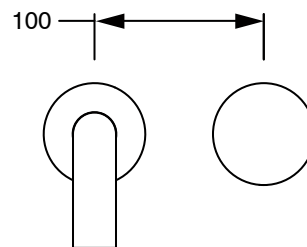

SUSSEX

Sussex Pure Progressive Wall Basin Mixer Tap System 250mm PVD Brushed Bronze (3 Star)

9511149

SPECIFICATIONS	
Recommended Use	Residential;Commercial
Colour Finish	Brushed Bronze
Primary Material	DR Brass
Recommended Pressure Range	150 - 500 kPa as per AS3500
Max Continuous Working Temperature (deg C)	65
Min Continuous Working Temperature (deg C)	1
WARRANTY	
Residential Use (Years)	40
Commercial Use (Years)	10
<i>Please refer to Sussex Warranty page for full Terms and Conditions</i>	