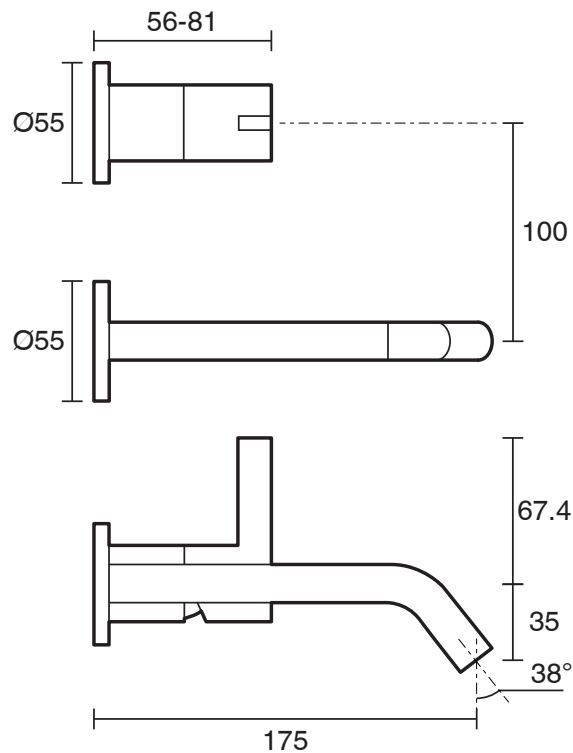

LAUFEN

LAUFEN Kartell Wall Basin Mixer Tap Set Chrome (5 Star)

9507827

SPECIFICATIONS	
Recommended Use	Residential;Commercial
Colour Finish	Polished Chrome
Primary Material	DR Brass
Recommended Pressure Range	150 - 500 kPa as per AS3500
Max Continuous Working Temperature (deg C)	80
Min Continuous Working Temperature (deg C)	1
WARRANTY	
Residential & Commercial Use (Years)	25
Spare Parts & Labour (Years)	1
<i>Please refer to LAUFEN Warranty page for full Terms and Conditions</i>	

Disclaimer: Products in this specification manual must by regulation be installed by licensed and registered trade people. The manufacturer/distributor reserves the right to vary specifications or delete models from their range without prior notification. Dimensions are nominal measurements only. Dimensions and set-outs listed are correct at time of publication however the manufacturer/distributor takes no responsibility for printing errors.