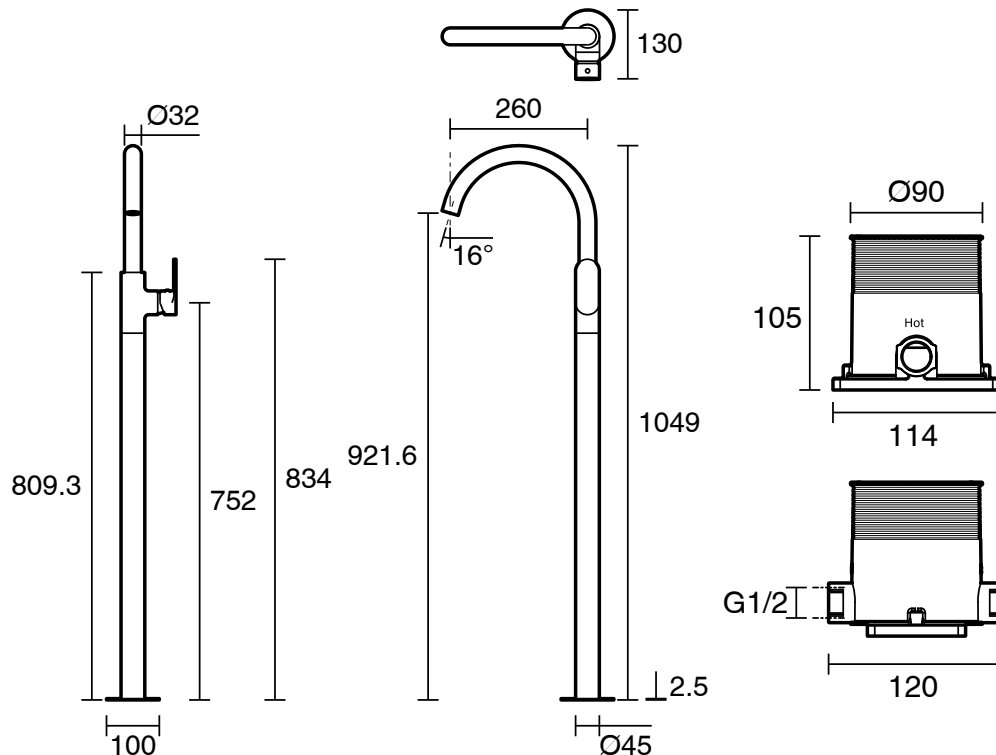

mizu

Mizu Soothe MK2 Floor Mounted Bath Mixer Kit Matte Black

2266964

SPECIFICATIONS	
Recommended Use	Residential;Commercial
Colour Finish	Matte Black
Primary Material	DR Brass
Recommended Pressure Range	150 - 500 kPa as per AS3500
Max Continuous Working Temperature (deg C)	65
Min Continuous Working Temperature (deg C)	5
WARRANTY	
Residential & Commercial Use (Years)	25
Spare Parts & Labour (Years)	1
<i>Please refer to Mizu Warranty page for full Terms and Conditions</i>	

Disclaimer: Products in this specification manual must by regulation be installed by licensed and registered trade people. The manufacturer/distributor reserves the right to vary specifications or delete models from their range without prior notification. Dimensions are nominal measurements only. Dimensions and set-outs listed are correct at time of publication however the manufacturer/distributor takes no responsibility for printing errors.