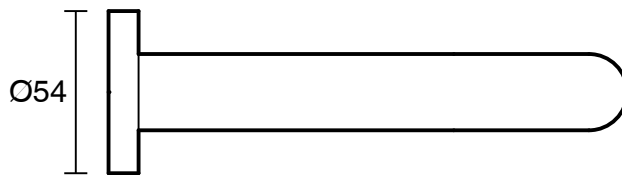

SUSSEX

Scala 25 Wall Outlet Curved 160mm PVD Brushed Gunmetal (3 Star) Lead Free

51119

SPECIFICATIONS

Recommended Use	Residential;Commercial
Colour Finish	Brushed Gunmetal
Primary Material	Lead Free Brass
Recommended Pressure Range	150 - 500 kPa as per AS3500
Max Continuous Working Temperature (deg C)	65
Min Continuous Working Temperature (deg C)	1

WARRANTY

Residential Use (Years)	40
Commercial Use (Years)	10

Please refer to Sussex Warranty page for full Terms and Conditions

Dimensions are nominal measurements only.

CLEANING RECOMMENDATIONS:

We recommend the use of soapy water or approved cleaners. This product should not be cleaned with abrasive materials. Damage caused by any improper treatment is not covered by the product warranty. Refer to Warranty Conditions

Disclaimer: Products in this specification manual must by regulation be installed by licensed and registered trade people. The manufacturer/distributor reserves the right to vary specifications or delete models from their range without prior notification. Dimensions are nominal measurements only. Dimensions and set-outs listed are correct at time of publication however the manufacturer/distributor takes no responsibility for printing errors.

Published 30/04/2026

To see the complete Sussex range go to www.reece.com.au