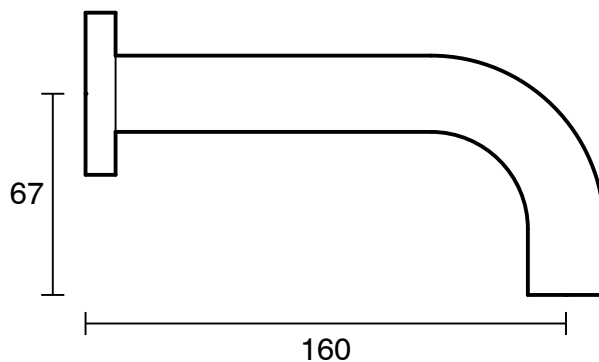

SUSSEX

Scala 25 Wall Outlet Curved 160mm PVD Brushed Gunmetal (3 Star) Lead Free

51119

SPECIFICATIONS

Recommended Use	Residential;Commercial
Colour Finish	Brushed Gunmetal
Primary Material	Lead Free Brass
Recommended Pressure Range	150 - 500 kPa as per AS3500
Max Continuous Working Temperature (deg C)	65
Min Continuous Working Temperature (deg C)	1

WARRANTY

Residential Use (Years)	40
Commercial Use (Years)	10

Please refer to Sussex Warranty page for full Terms and Conditions

Dimensions are nominal measurements only.

CLEANING RECOMMENDATIONS:

We recommend the use of soapy water or approved cleaners. This product should not be cleaned with abrasive materials. Damage caused by any improper treatment is not covered by the product warranty. Refer to Warranty Conditions

Disclaimer: Products in this specification manual must by regulation be installed by licensed and registered trade people. The manufacturer/distributor reserves the right to vary specifications or delete models from their range without prior notification. Dimensions are nominal measurements only. Dimensions and set-outs listed are correct at time of publication however the manufacturer/distributor takes no responsibility for printing errors.

Published 30/04/2026

To see the complete Sussex range go to www.reece.com.au