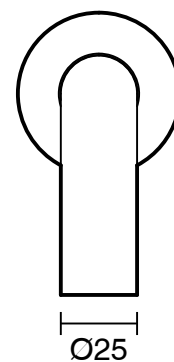

SUSSEX

Scala 25 Wall Outlet Curved 160mm PVD Brushed Gunmetal (3 Star) Lead Free

51119

SPECIFICATIONS

Recommended Use	Residential;Commercial
Colour Finish	Brushed Gunmetal
Primary Material	Lead Free Brass
Recommended Pressure Range	150 - 500 kPa as per AS3500
Max Continuous Working Temperature (deg C)	65
Min Continuous Working Temperature (deg C)	1

WARRANTY

Residential Use (Years)	40
Commercial Use (Years)	10

Please refer to Sussex Warranty page for full Terms and Conditions

Dimensions are nominal measurements only.

CLEANING RECOMMENDATIONS:

We recommend the use of soapy water or approved cleaners. This product should not be cleaned with abrasive materials. Damage caused by any improper treatment is not covered by the product warranty. Refer to Warranty Conditions

Disclaimer: Products in this specification manual must by regulation be installed by licensed and registered trade people. The manufacturer/distributor reserves the right to vary specifications or delete models from their range without prior notification. Dimensions are nominal measurements only. Dimensions and set-outs listed are correct at time of publication however the manufacturer/distributor takes no responsibility for printing errors.

Published 30/04/2026

To see the complete Sussex range go to www.reece.com.au