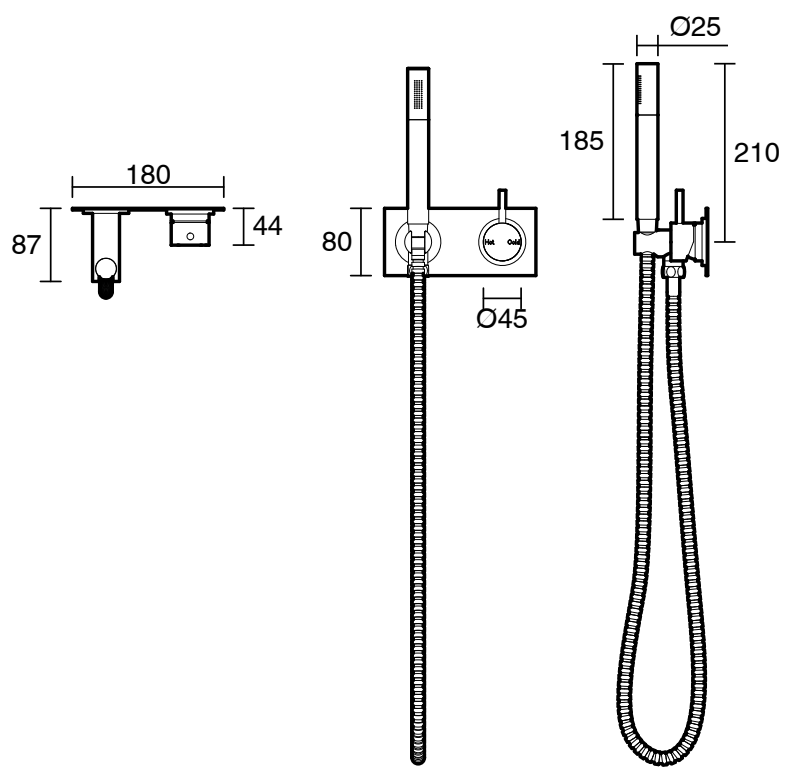

SUSSEX

Scala Mixer Handshower System PVD Brushed Platinum Gold (3 Star) Lead Free

52038

SPECIFICATIONS

Recommended Use	Residential;Commercial
Colour Finish	Brushed Platinum Gold
Primary Material	Lead Free Brass
Recommended Pressure Range	150 - 500 kPa as per AS3500
Max Continuous Working Temperature (deg C)	65
Min Continuous Working Temperature (deg C)	1

WARRANTY

Residential Use (Years)	40
Commercial Use (Years)	10

Please refer to Sussex Warranty page for full Terms and Conditions

Dimensions are nominal measurements only.

CLEANING RECOMMENDATIONS:

We recommend the use of soapy water or approved cleaners. This product should not be cleaned with abrasive materials. Damage caused by any improper treatment is not covered by the product warranty. Refer to Warranty Conditions

Disclaimer: Products in this specification manual must by regulation be installed by licensed and registered trade people. The manufacturer/distributor reserves the right to vary specifications or delete models from their range without prior notification. Dimensions are nominal measurements only. Dimensions and set-outs listed are correct at time of publication however the manufacturer/distributor takes no responsibility for printing errors.

Published 12/05/2026

To see the complete Sussex range go to www.reece.com.au