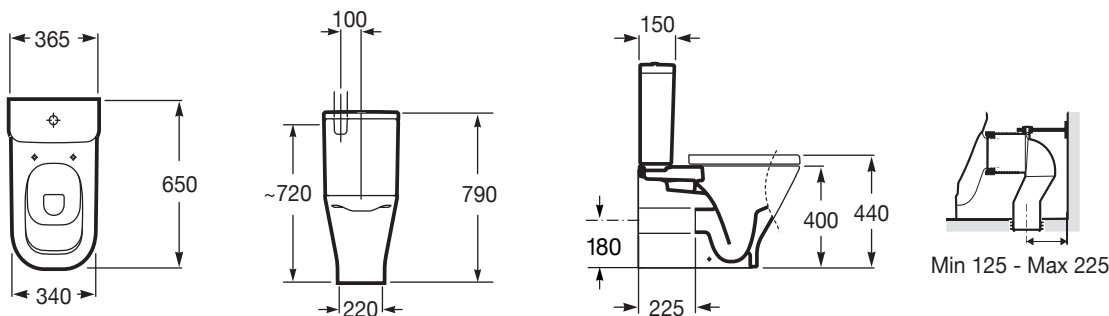

Roca The Gap Close Coupled Back to Wall Toilet Suite Back Inlet S&P Trap with Soft Close Quick Release MK2 Seat White/Chrome (4 Star)

9504665

SPECIFICATIONS

Recommended Use	Residential;Commercial
Rim Configuration	Rimless
Pan Outlet Type	P Trap;S Trap
Pan Material	Vitreous China
Pan Weight (kg)	29.8
Toilet Seat Type	Soft Close;Quick Release
Toilet Seat Material	Urea

WARRANTY

Residential & Commercial Use (Years)	25
Spare Parts & Labour (Years)	1

Please refer to Roca Warranty page for full Terms and Conditions