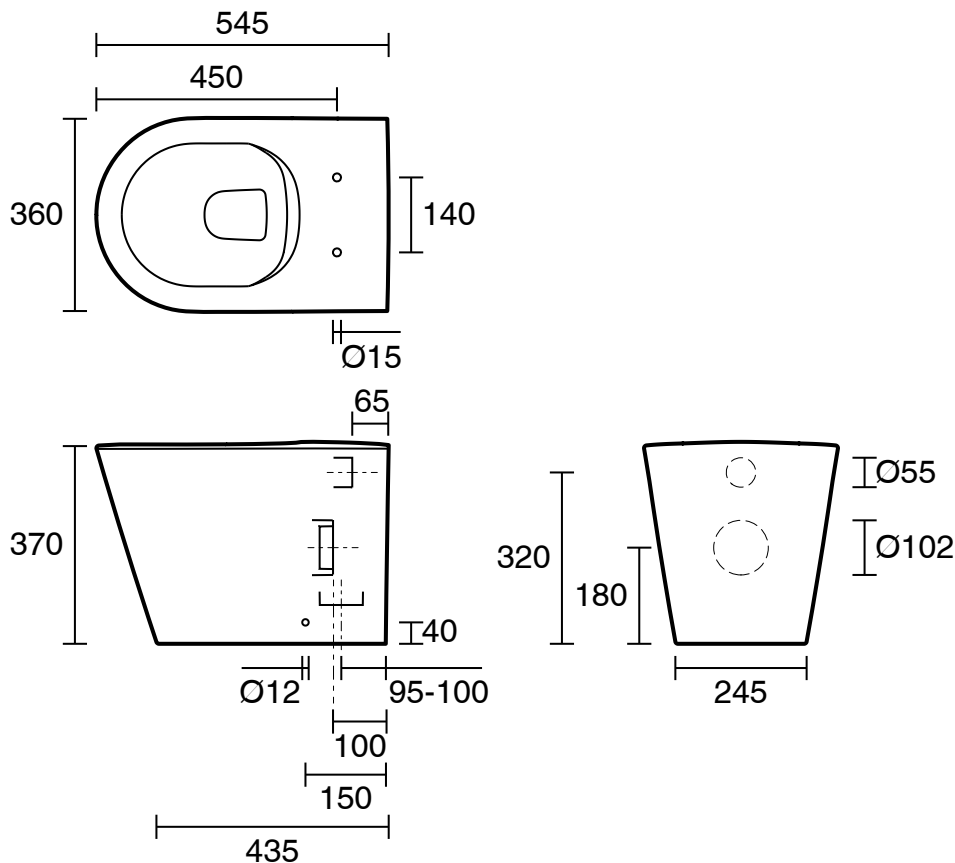

KADO

Kado Lux Back To Wall Rimless Pan with Thin Soft Close Quick Release Seat (4 Star)

1805499

SPECIFICATIONS

Recommended Use	Residential;Commercial
Pan Material	Vitreous China
Toilet Seat Material	Polypropylene (PP)
Weight of Pan	25.5 kg
Toilet Seat	Soft Close Quick Release Thin
Rim Configuration	Rimless
Pan Fixing	Screwed to the floor using brackets (supplied) and bedded with sealant

WARRANTY

Residential & Commercial Use (Years)	25
Spare Parts & Labour (Years)	1

Please refer to Kado Warranty Page for full Terms and Conditions

Dimensions are nominal measurements only.

CLEANING RECOMMENDATIONS:

We recommend the use of soapy water or approved cleaners. This product should not be cleaned with abrasive materials. Damage caused by any improper treatment is not covered by the product warranty. Refer to Warranty Conditions

Disclaimer: Products in this specification manual must by regulation be installed by licensed and registered trade people. The manufacturer/distributor reserves the right to vary specifications or delete models from their range without prior notification. Dimensions are nominal measurements only. Dimensions and set-outs listed are correct at time of publication however the manufacturer/distributor takes no responsibility for printing errors.

Published 01/04/2026

To see the complete Kado range go to www.reece.com.au/bathrooms