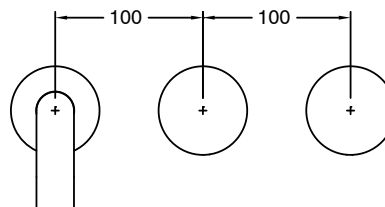

SUSSEX

Sussex Pure Wall Basin Hostess System 200mm with Linear Textured Handles PVD Matte Black (3 Star) Lead Free 50819

SPECIFICATIONS

Recommended Use	Residential;Commercial
Colour Finish	Matte Black
Primary Material	Lead Free Brass
Recommended Pressure Range	150 - 500 kPa as per AS3500
Max Continuous Working Temperature (deg C)	65
Min Continuous Working Temperature (deg C)	1

WARRANTY

Residential Use (Years)	40
Commercial Use (Years)	10

Please refer to Sussex Warranty page for full Terms and Conditions

Dimensions are nominal measurements only.

CLEANING RECOMMENDATIONS:

We recommend the use of soapy water or approved cleaners. This product should not be cleaned with abrasive materials. Damage caused by any improper treatment is not covered by the product warranty. Refer to Warranty Conditions

Disclaimer: Products in this specification manual must by regulation be installed by licensed and registered trade people. The manufacturer/distributor reserves the right to vary specifications or delete models from their range without prior notification. Dimensions are nominal measurements only. Dimensions and set-outs listed are correct at time of publication however the manufacturer/distributor takes no responsibility for printing errors.

Published 07/05/2026

To see the complete Sussex range go to www.reece.com.au