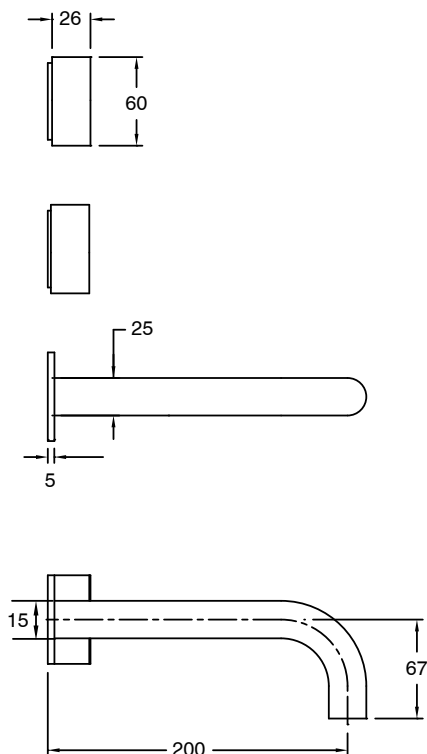

SUSSEX

Sussex Pure Wall Basin Hostess System 200mm with Linear Textured Handles PVD Matte Black (3 Star) Lead Free 50819

SPECIFICATIONS

Recommended Use	Residential;Commercial
Colour Finish	Matte Black
Primary Material	Lead Free Brass
Recommended Pressure Range	150 - 500 kPa as per AS3500
Max Continuous Working Temperature (deg C)	65
Min Continuous Working Temperature (deg C)	1

WARRANTY

Residential Use (Years)	40
Commercial Use (Years)	10

Please refer to Sussex Warranty page for full Terms and Conditions

Dimensions are nominal measurements only.

CLEANING RECOMMENDATIONS:

We recommend the use of soapy water or approved cleaners. This product should not be cleaned with abrasive materials. Damage caused by any improper treatment is not covered by the product warranty. Refer to Warranty Conditions

Disclaimer: Products in this specification manual must by regulation be installed by licensed and registered trade people. The manufacturer/distributor reserves the right to vary specifications or delete models from their range without prior notification. Dimensions are nominal measurements only. Dimensions and set-outs listed are correct at time of publication however the manufacturer/distributor takes no responsibility for printing errors.

Published 07/05/2026

To see the complete Sussex range go to www.reece.com.au