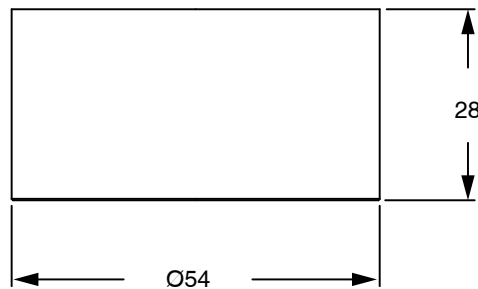

SUSSEX

Sussex Pure Diverter with Cirque Textured Handle PVD Brushed Gunmetal Lead Free

47226

SPECIFICATIONS

Recommended Use	Residential;Commercial
Colour Finish	Brushed Gunmetal
Primary Material	Lead Free Brass
Recommended Pressure Range	150 - 500 kPa as per AS3500
Max Continuous Working Temperature (deg C)	65
Min Continuous Working Temperature (deg C)	1

WARRANTY

Residential Use (Years)	40
Commercial Use (Years)	10

Please refer to Sussex Warranty page for full Terms and Conditions

Dimensions are nominal measurements only.

CLEANING RECOMMENDATIONS:

We recommend the use of soapy water or approved cleaners. This product should not be cleaned with abrasive materials. Damage caused by any improper treatment is not covered by the product warranty. Refer to Warranty Conditions

Disclaimer: Products in this specification manual must by regulation be installed by licensed and registered trade people. The manufacturer/distributor reserves the right to vary specifications or delete models from their range without prior notification. Dimensions are nominal measurements only. Dimensions and set-outs listed are correct at time of publication however the manufacturer/distributor takes no responsibility for printing errors.

Published 14/05/2026

To see the complete Sussex range go to www.reece.com.au