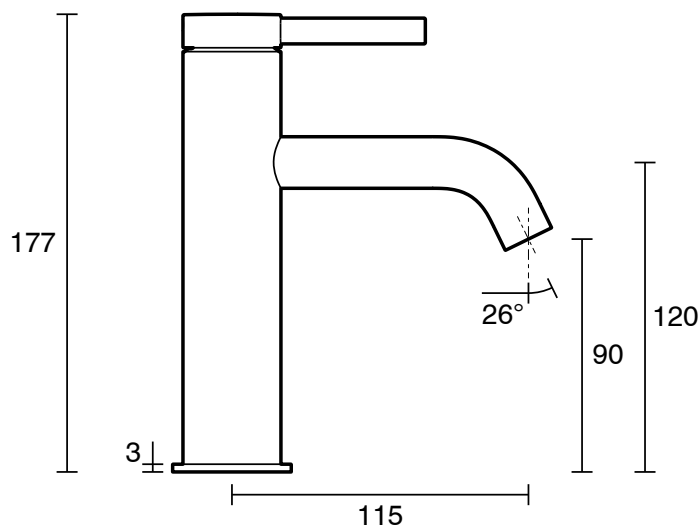

Roca Ona Basin Mixer Tap Matte Black (6 Star) Lead Free

13482

SPECIFICATIONS	
Recommended Use	Residential;Commercial
Colour Finish	Matte Black
Primary Material	Lead Free Brass
Recommended Pressure Range	150 - 500 kPa as per AS3500
Max Continuous Working Temperature (deg C)	65
Min Continuous Working Temperature (deg C)	5
WARRANTY	
Residential & Commercial Use (Years)	25
Spare Parts & Labour (Years)	1
<i>Please refer to Roca Warranty page for full Terms and Conditions</i>	

Disclaimer: Products in this specification manual must by regulation be installed by licensed and registered trade people. The manufacturer/distributor reserves the right to vary specifications or delete models from their range without prior notification. Dimensions are nominal measurements only. Dimensions and set-outs listed are correct at time of publication however the manufacturer/distributor takes no responsibility for printing errors.