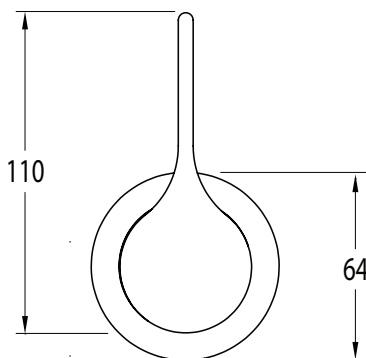

SUSSEX

Sussex Oria Wall Mixer Chrome Lead Free

39692

SPECIFICATIONS

Recommended Use	Residential;Commercial
Colour Finish	Polished Chrome
Primary Material	Lead Free Brass
Recommended Pressure Range	150 - 500 kPa as per AS3500
Max Continuous Working Temperature (deg C)	65
Min Continuous Working Temperature (deg C)	1

WARRANTY

Residential Use (Years)	40
Commercial Use (Years)	10

Please refer to Sussex Warranty page for full Terms and Conditions

Dimensions are nominal measurements only.

CLEANING RECOMMENDATIONS:

We recommend the use of soapy water or approved cleaners. This product should not be cleaned with abrasive materials. Damage caused by any improper treatment is not covered by the product warranty. Refer to Warranty Conditions

Disclaimer: Products in this specification manual must by regulation be installed by licensed and registered trade people. The manufacturer/distributor reserves the right to vary specifications or delete models from their range without prior notification. Dimensions are nominal measurements only. Dimensions and set-outs listed are correct at time of publication however the manufacturer/distributor takes no responsibility for printing errors.

Published 07/05/2026

To see the complete Sussex range go to www.reece.com.au