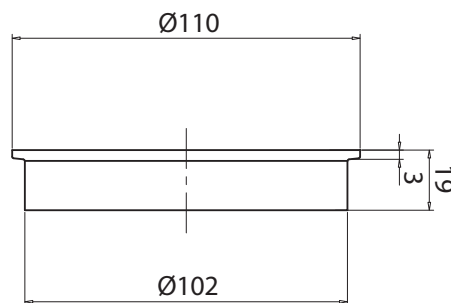

mizu

Mizu Drift Brass Trapscrew Grate Round 100mm Brushed Brass

9512360

SPECIFICATIONS

Recommended Use	Residential;Commercial
Colour Finish	Brushed Brass
Primary Material	DR Brass

WARRANTY

Parts Replacement Only - excludes labour costs (Years)	1

Please refer to Mizu Warranty page for full Terms and Conditions

Dimensions are nominal measurements only.

CLEANING RECOMMENDATIONS:

We recommend the use of soapy water or approved cleaners. This product should not be cleaned with abrasive materials. Damage caused by any improper treatment is not covered by the product warranty. Refer to Warranty Conditions

Disclaimer: Products in this specification manual must by regulation be installed by licensed and registered trade people. The manufacturer/distributor reserves the right to vary specifications or delete models from their range without prior notification. Dimensions are nominal measurements only. Dimensions and set-outs listed are correct at time of publication however the manufacturer/distributor takes no responsibility for printing errors.

Published 01/04/2026

To see the complete Mizu range go to www.reece.com.au