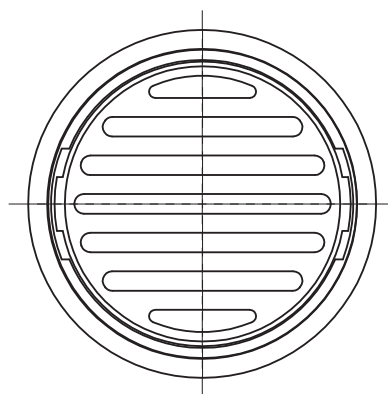

mizu

Mizu Drift Brass Trapscrew Grate Round 100mm Brushed Brass

9512360

SPECIFICATIONS

Recommended Use	Residential;Commercial
Colour Finish	Brushed Brass
Primary Material	DR Brass

WARRANTY

Parts Replacement Only - excludes labour costs (Years)	1

Please refer to Mizu Warranty page for full Terms and Conditions

Dimensions are nominal measurements only.

CLEANING RECOMMENDATIONS:

We recommend the use of soapy water or approved cleaners. This product should not be cleaned with abrasive materials. Damage caused by any improper treatment is not covered by the product warranty. Refer to Warranty Conditions

Disclaimer: Products in this specification manual must by regulation be installed by licensed and registered trade people. The manufacturer/distributor reserves the right to vary specifications or delete models from their range without prior notification. Dimensions are nominal measurements only. Dimensions and set-outs listed are correct at time of publication however the manufacturer/distributor takes no responsibility for printing errors.

Published 01/04/2026

To see the complete Mizu range go to www.reece.com.au