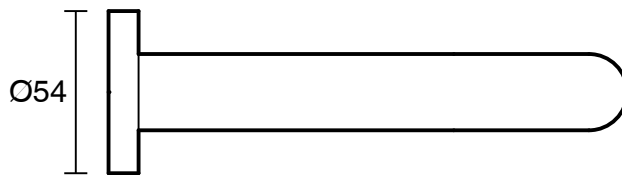

SUSSEX

Scala 25 Wall Outlet Curved 160mm PVD Brushed Gold (6 Star) Lead Free

51130

SPECIFICATIONS

Recommended Use	Residential;Commercial
Colour Finish	Brushed Gold
Primary Material	Lead Free Brass
Recommended Pressure Range	150 - 500 kPa as per AS3500
Max Continuous Working Temperature (deg C)	65
Min Continuous Working Temperature (deg C)	1

WARRANTY

Residential Use (Years)	40
Commercial Use (Years)	10

Please refer to Sussex Warranty page for full Terms and Conditions

Dimensions are nominal measurements only.

CLEANING RECOMMENDATIONS:

We recommend the use of soapy water or approved cleaners. This product should not be cleaned with abrasive materials. Damage caused by any improper treatment is not covered by the product warranty. Refer to Warranty Conditions

Disclaimer: Products in this specification manual must by regulation be installed by licensed and registered trade people. The manufacturer/distributor reserves the right to vary specifications or delete models from their range without prior notification. Dimensions are nominal measurements only. Dimensions and set-outs listed are correct at time of publication however the manufacturer/distributor takes no responsibility for printing errors.

Published 30/04/2026

To see the complete Sussex range go to www.reece.com.au