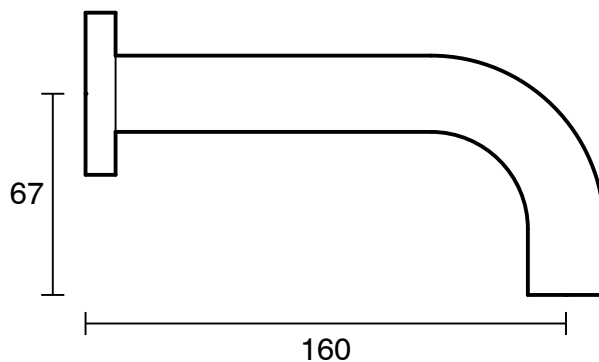

SUSSEX

Scala 25 Wall Outlet Curved 160mm PVD Brushed Gold (6 Star) Lead Free

51130

SPECIFICATIONS

Recommended Use	Residential;Commercial
Colour Finish	Brushed Gold
Primary Material	Lead Free Brass
Recommended Pressure Range	150 - 500 kPa as per AS3500
Max Continuous Working Temperature (deg C)	65
Min Continuous Working Temperature (deg C)	1

WARRANTY

Residential Use (Years)	40
Commercial Use (Years)	10

Please refer to Sussex Warranty page for full Terms and Conditions

Dimensions are nominal measurements only.

CLEANING RECOMMENDATIONS:

We recommend the use of soapy water or approved cleaners. This product should not be cleaned with abrasive materials. Damage caused by any improper treatment is not covered by the product warranty. Refer to Warranty Conditions

Disclaimer: Products in this specification manual must by regulation be installed by licensed and registered trade people. The manufacturer/distributor reserves the right to vary specifications or delete models from their range without prior notification. Dimensions are nominal measurements only. Dimensions and set-outs listed are correct at time of publication however the manufacturer/distributor takes no responsibility for printing errors.

Published 30/04/2026

To see the complete Sussex range go to www.reece.com.au