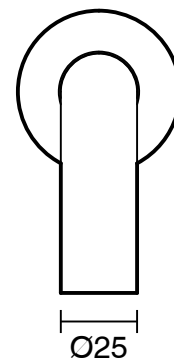

SUSSEX

Scala 25 Wall Outlet Curved 160mm PVD Brushed Gold (6 Star) Lead Free

51130

SPECIFICATIONS

Recommended Use	Residential;Commercial
Colour Finish	Brushed Gold
Primary Material	Lead Free Brass
Recommended Pressure Range	150 - 500 kPa as per AS3500
Max Continuous Working Temperature (deg C)	65
Min Continuous Working Temperature (deg C)	1

WARRANTY

Residential Use (Years)	40
Commercial Use (Years)	10

Please refer to Sussex Warranty page for full Terms and Conditions

Dimensions are nominal measurements only.

CLEANING RECOMMENDATIONS:

We recommend the use of soapy water or approved cleaners. This product should not be cleaned with abrasive materials. Damage caused by any improper treatment is not covered by the product warranty. Refer to Warranty Conditions

Disclaimer: Products in this specification manual must by regulation be installed by licensed and registered trade people. The manufacturer/distributor reserves the right to vary specifications or delete models from their range without prior notification. Dimensions are nominal measurements only. Dimensions and set-outs listed are correct at time of publication however the manufacturer/distributor takes no responsibility for printing errors.

Published 30/04/2026

To see the complete Sussex range go to www.reece.com.au