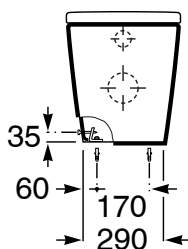

Roca Inspira Rimless Back to Wall Pan Soft Close Quick Release Seat White (4 Star)

9509772

SPECIFICATIONS

Recommended Use	Residential;Commercial
Pan Material	Vitreous China
Rim Configuration	Rimless
Pan Outlet Type	S Trap with Supplied Conversion Bend
Pan Weight (kg)	32
Mounting	Floor
Toilet Seat Included	Yes

WARRANTY

Residential & Commercial Use (Years)	25
Spare Parts & Labour (Years)	1

Please refer to Roca Warranty page for full Terms and Conditions