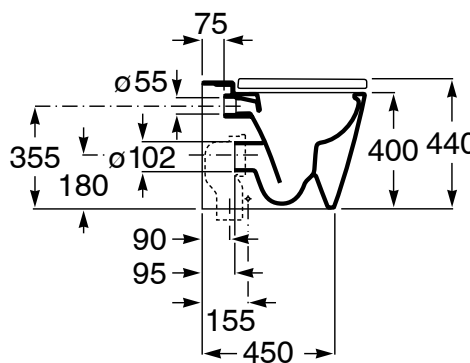

Roca Inspira Rimless Back to Wall Pan Soft Close Quick Release Seat White (4 Star)

9509772

SPECIFICATIONS

Recommended Use	Residential;Commercial
Pan Material	Vitreous China
Rim Configuration	Rimless
Pan Outlet Type	S Trap with Supplied Conversion Bend
Pan Weight (kg)	32
Mounting	Floor
Toilet Seat Included	Yes

WARRANTY

Residential & Commercial Use (Years)	25
Spare Parts & Labour (Years)	1

Please refer to Roca Warranty page for full Terms and Conditions

Dimensions are nominal measurements only.

CLEANING RECOMMENDATIONS:

We recommend the use of soapy water or approved cleaners. This product should not be cleaned with abrasive materials. Damage caused by any improper treatment is not covered by the product warranty. Refer to Warranty Conditions

Disclaimer: Products in this specification manual must by regulation be installed by licensed and registered trade people. The manufacturer/distributor reserves the right to vary specifications or delete models from their range without prior notification. Dimensions are nominal measurements only. Dimensions and set-outs listed are correct at time of publication however the manufacturer/distributor takes no responsibility for printing errors.

Published 21/05/2026

To see the complete Roca range go to www.reece.com.au/bathrooms