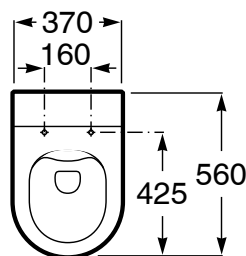

Roca Inspira Rimless Back to Wall Pan Soft Close Quick Release Seat White (4 Star)

9509772

SPECIFICATIONS

Recommended Use	Residential;Commercial
Pan Material	Vitreous China
Rim Configuration	Rimless
Pan Outlet Type	S Trap with Supplied Conversion Bend
Pan Weight (kg)	32
Mounting	Floor
Toilet Seat Included	Yes

WARRANTY

Residential & Commercial Use (Years)	25
Spare Parts & Labour (Years)	1

Please refer to Roca Warranty page for full Terms and Conditions

Dimensions are nominal measurements only.

CLEANING RECOMMENDATIONS:

We recommend the use of soapy water or approved cleaners. This product should not be cleaned with abrasive materials. Damage caused by any improper treatment is not covered by the product warranty. Refer to Warranty Conditions

Disclaimer: Products in this specification manual must by regulation be installed by licensed and registered trade people. The manufacturer/distributor reserves the right to vary specifications or delete models from their range without prior notification. Dimensions are nominal measurements only. Dimensions and set-outs listed are correct at time of publication however the manufacturer/distributor takes no responsibility for printing errors.

Published 21/05/2026

To see the complete Roca range go to www.reece.com.au/bathrooms