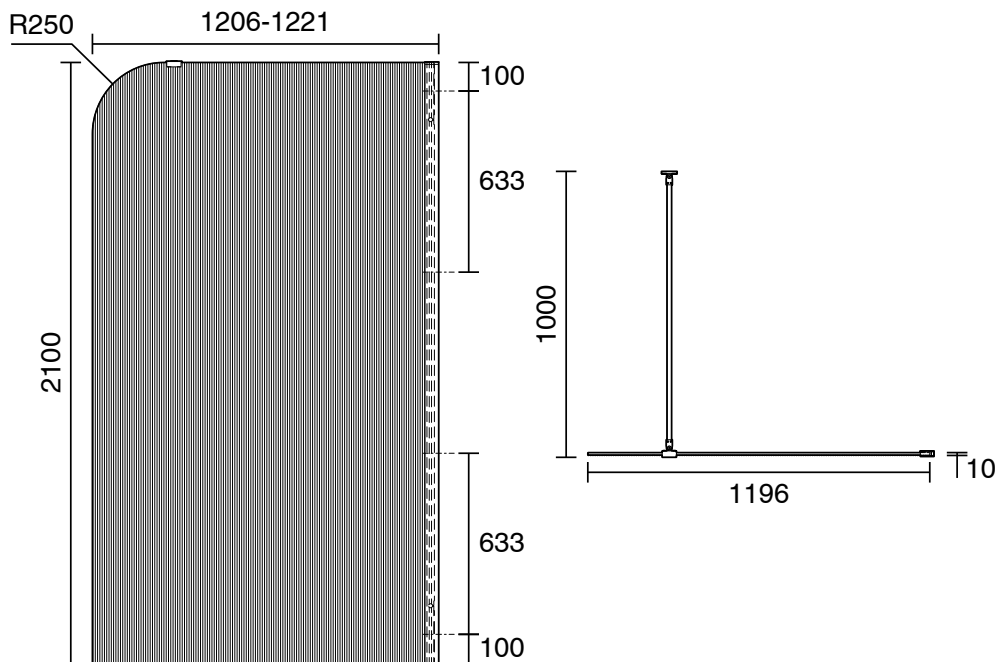

KADO

Kado Lux Frameless Curved Right Fluted Panel with Wall Channel 1200mm Chrome

1710074

SPECIFICATIONS

Recommended Use	Residential;Commercial
Colour Finish	Polished Chrome;Clear
Primary Material	Glass
Frame Configuration	Frameless
Screen Shape	Curved
Screen Appearance	Fluted
Screen Fixing	Channel
Mounting	Wall

WARRANTY

Residential & Commercial Use (Years)	7
Spare Parts & Labour (Years)	1

Please refer to Kado Warranty Page for full Terms and Conditions

Dimensions are nominal measurements only.

CLEANING RECOMMENDATIONS:

We recommend the use of soapy water or approved cleaners. This product should not be cleaned with abrasive materials. Damage caused by any improper treatment is not covered by the product warranty. Refer to Warranty Conditions

Disclaimer: Products in this specification manual must by regulation be installed by licensed and registered trade people. The manufacturer/distributor reserves the right to vary specifications or delete models from their range without prior notification. Dimensions are nominal measurements only. Dimensions and set-outs listed are correct at time of publication however the manufacturer/distributor takes no responsibility for printing errors.

Published 01/04/2026

To see the complete Kado range go to www.reece.com.au