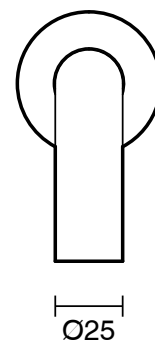

SUSSEX

Scala 25 Wall Outlet Curved 200mm PVD Brushed Gunmetal (6 Star) Lead Free

51147

SPECIFICATIONS	
Recommended Use	Residential;Commercial
Colour Finish	Brushed Gunmetal
Primary Material	Lead Free Brass
Recommended Pressure Range	150 - 500 kPa as per AS3500
Max Continuous Working Temperature (deg C)	65
Min Continuous Working Temperature (deg C)	1
WARRANTY	
Residential Use (Years)	40
Commercial Use (Years)	10
<i>Please refer to Sussex Warranty page for full Terms and Conditions</i>	