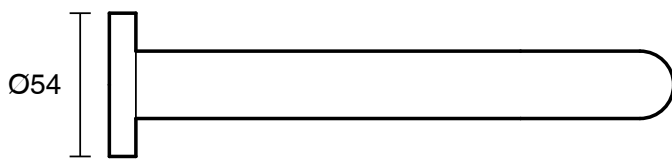

SUSSEX

Scala 25 Wall Outlet Curved 200mm PVD Brushed Gunmetal (6 Star) Lead Free

51147

SPECIFICATIONS	
Recommended Use	Residential;Commercial
Colour Finish	Brushed Gunmetal
Primary Material	Lead Free Brass
Recommended Pressure Range	150 - 500 kPa as per AS3500
Max Continuous Working Temperature (deg C)	65
Min Continuous Working Temperature (deg C)	1
WARRANTY	
Residential Use (Years)	40
Commercial Use (Years)	10
<i>Please refer to Sussex Warranty page for full Terms and Conditions</i>	