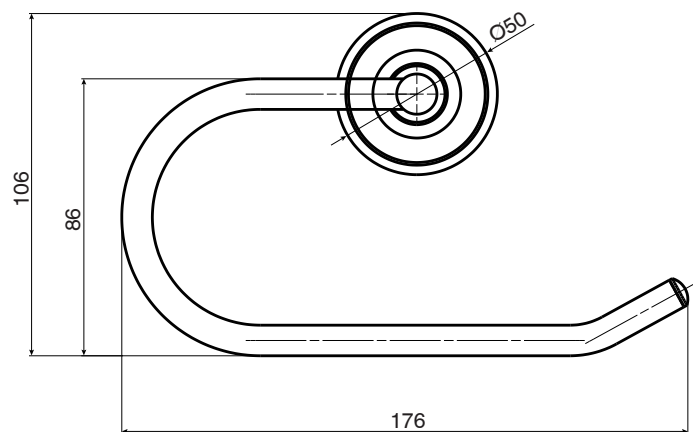

Posh Canterbury Toilet Roll Holder Chrome

9508446

SPECIFICATIONS

Recommended Use	Residential;Commercial
Colour Finish	Polished Chrome
Primary Material	DR Brass

WARRANTY

Residential & Commercial Use (Years)	25
Spare Parts & Labour (Years)	1

Please refer to Posh Warranty Page for full Terms and Conditions

Dimensions are nominal measurements only.

CLEANING RECOMMENDATIONS:

We recommend the use of soapy water or approved cleaners. This product should not be cleaned with abrasive materials. Damage caused by any improper treatment is not covered by the product warranty. Refer to Warranty Conditions

Disclaimer: Products in this specification manual must by regulation be installed by licensed and registered trade people. The manufacturer/distributor reserves the right to vary specifications or delete models from their range without prior notification. Dimensions are nominal measurements only. Dimensions and set-outs listed are correct at time of publication however the manufacturer/distributor takes no responsibility for printing errors.

Published 01/04/2026

To see the complete Posh range go to
www.reece.com.au