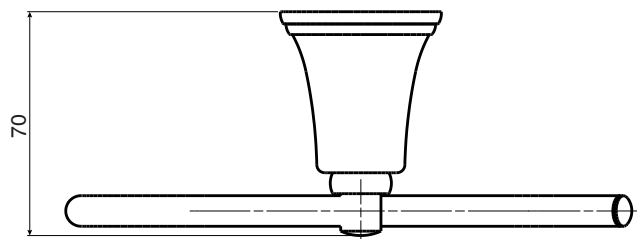

Posh Canterbury Toilet Roll Holder Chrome

9508446

SPECIFICATIONS

Recommended Use	Residential;Commercial
Colour Finish	Polished Chrome
Primary Material	DR Brass

WARRANTY

Residential & Commercial Use (Years)	25
Spare Parts & Labour (Years)	1

Please refer to Posh Warranty Page for full Terms and Conditions

Dimensions are nominal measurements only.

CLEANING RECOMMENDATIONS:

We recommend the use of soapy water or approved cleaners. This product should not be cleaned with abrasive materials. Damage caused by any improper treatment is not covered by the product warranty. Refer to Warranty Conditions

Disclaimer: Products in this specification manual must by regulation be installed by licensed and registered trade people. The manufacturer/distributor reserves the right to vary specifications or delete models from their range without prior notification. Dimensions are nominal measurements only. Dimensions and set-outs listed are correct at time of publication however the manufacturer/distributor takes no responsibility for printing errors.

Published 01/04/2026

To see the complete Posh range go to
www.reece.com.au