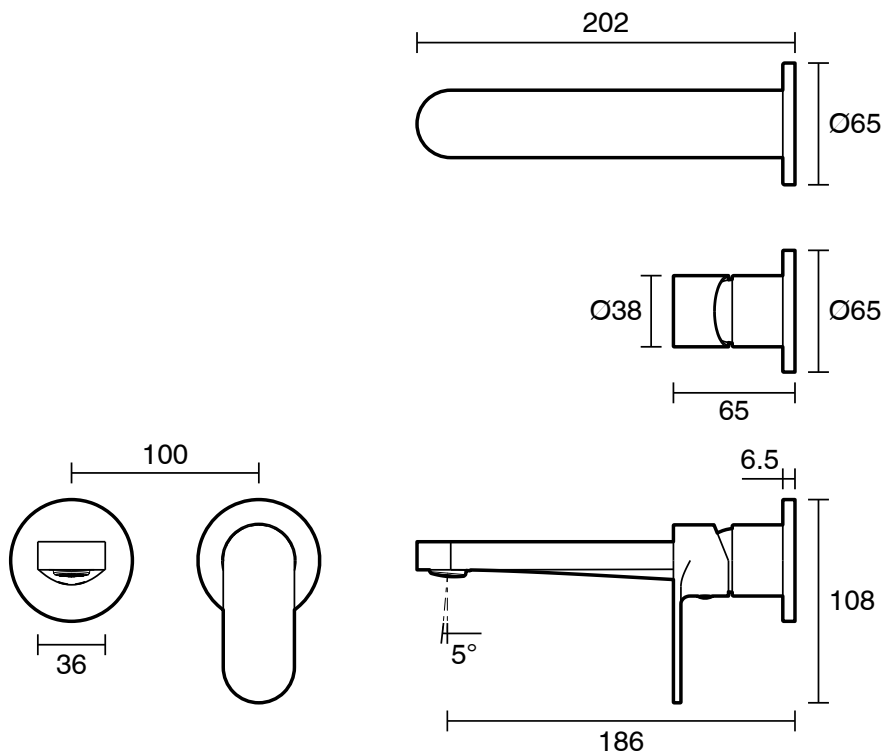

## Mizu Soothe MK2 Wall Basin/Bath Mixer Set 2 Piece Kit Brushed Gunmetal (6 Star) Lead Free

9512398

SPECIFICATIONS	
Recommended Use	Residential;Commercial
Colour Finish	Brushed Gunmetal
Primary Material	Lead Free Brass
Recommended Pressure Range	150 - 500 kPa as per AS3500
Max Continuous Working Temperature (deg C)	70
Min Continuous Working Temperature (deg C)	5
WARRANTY	
Residential & Commercial Use (Years)	25
Spare Parts & Labour (Years)	1
<i>Please refer to Mizu Warranty page for full Terms and Conditions</i>	

Dimensions are nominal measurements only.

**Disclaimer:** Products in this specification manual must by regulation be installed by licensed and registered trade people. The manufacturer/distributor reserves the right to vary specifications or delete models from their range without prior notification. Dimensions are nominal measurements only. Dimensions and set-outs listed are correct at time of publication however the manufacturer/distributor takes no responsibility for printing errors.