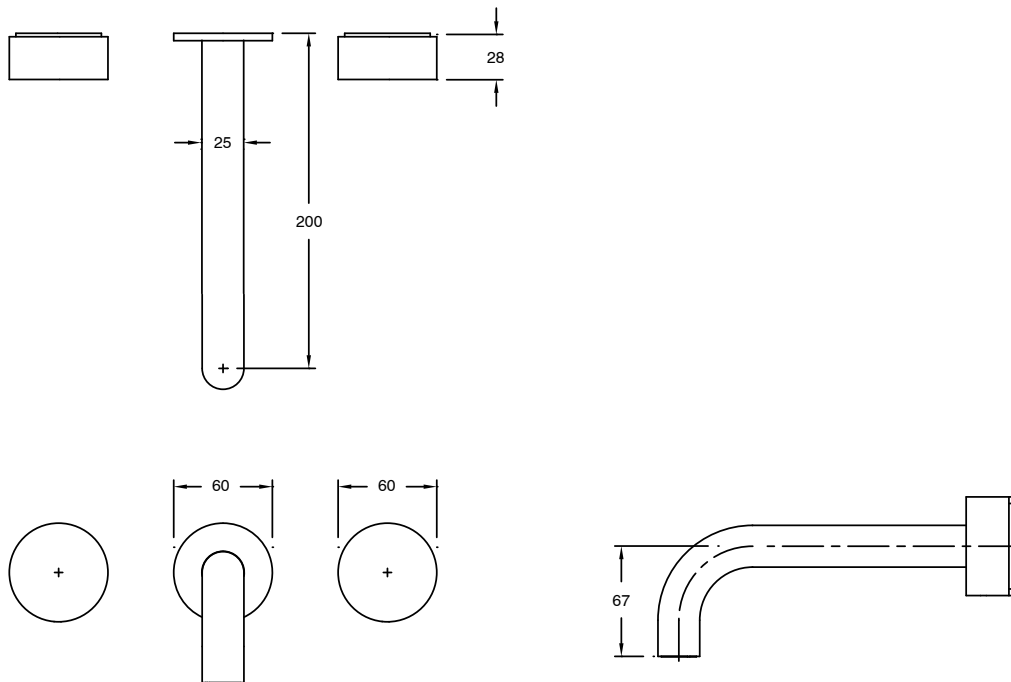

SUSSEX

Sussex Pure Bath Set 200mm with Linear Textured Handles Chrome Lead Free

47112

SPECIFICATIONS

Recommended Use	Residential;Commercial
Colour Finish	Polished Chrome
Primary Material	Lead Free Brass
Recommended Pressure Range	150 - 500 kPa as per AS3500
Max Continuous Working Temperature (deg C)	65
Min Continuous Working Temperature (deg C)	1

WARRANTY

Residential Use (Years)	40
Commercial Use (Years)	10

Please refer to Sussex Warranty page for full Terms and Conditions

Dimensions are nominal measurements only.

CLEANING RECOMMENDATIONS:

We recommend the use of soapy water or approved cleaners. This product should not be cleaned with abrasive materials. Damage caused by any improper treatment is not covered by the product warranty. Refer to Warranty Conditions

Disclaimer: Products in this specification manual must by regulation be installed by licensed and registered trade people. The manufacturer/distributor reserves the right to vary specifications or delete models from their range without prior notification. Dimensions are nominal measurements only. Dimensions and set-outs listed are correct at time of publication however the manufacturer/distributor takes no responsibility for printing errors.

Published 14/05/2026

To see the complete Sussex range go to www.reece.com.au