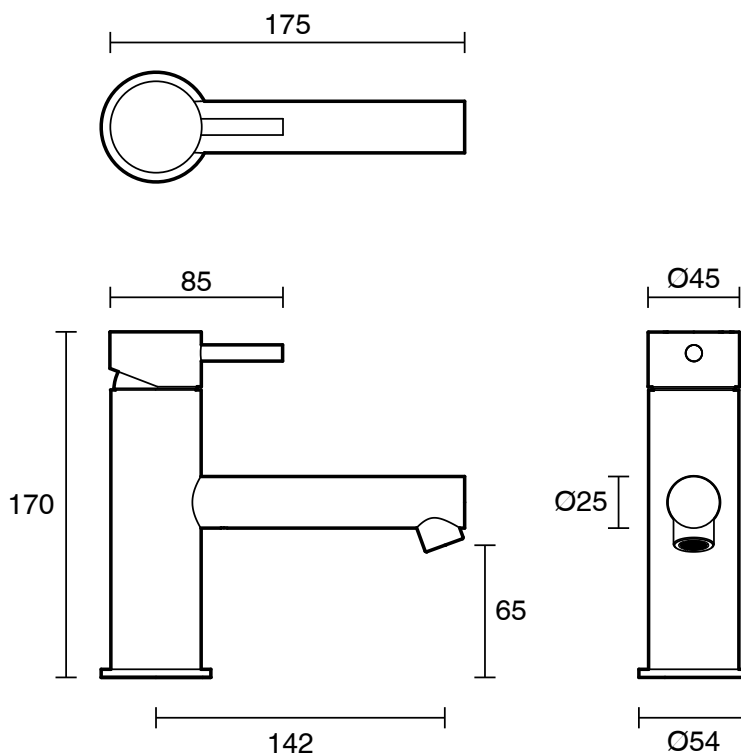

SUSSEX

Scala Basin Mixer 130mm Outlet PVD Brushed Gunmetal (5 Star) Lead Free

51307

SPECIFICATIONS	
Recommended Use	Residential;Commercial
Colour Finish	Brushed Gunmetal
Primary Material	Lead Free Brass
Recommended Pressure Range	150 - 500 kPa as per AS3500
Max Continuous Working Temperature (deg C)	65
Min Continuous Working Temperature (deg C)	1
WARRANTY	
Residential Use (Years)	40
Commercial Use (Years)	10
<i>Please refer to Sussex Warranty page for full Terms and Conditions</i>	

Disclaimer: Products in this specification manual must by regulation be installed by licensed and registered trade people. The manufacturer/distributor reserves the right to vary specifications or delete models from their range without prior notification. Dimensions are nominal measurements only. Dimensions and set-outs listed are correct at time of publication however the manufacturer/distributor takes no responsibility for printing errors.