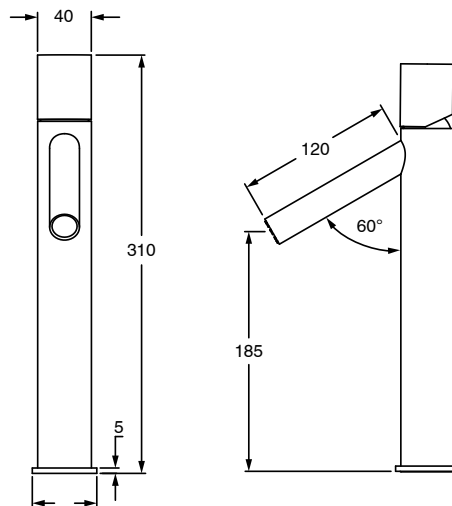

## Sussex Pure Extended Basin Mixer Tap PVD Brushed Bronze (6 Star)

9511150

SPECIFICATIONS	
Recommended Use	Residential;Commercial
Colour Finish	Brushed Bronze
Primary Material	DR Brass
Recommended Pressure Range	150 - 500 kPa as per AS3500
Max Continuous Working Temperature (deg C)	65
Min Continuous Working Temperature (deg C)	1
WARRANTY	
Residential Use (Years)	40
Commercial Use (Years)	10
<i>Please refer to Sussex Warranty page for full Terms and Conditions</i>	

Dimensions are nominal measurements only.

**Disclaimer:** Products in this specification manual must by regulation be installed by licensed and registered trade people. The manufacturer/distributor reserves the right to vary specifications or delete models from their range without prior notification. Dimensions are nominal measurements only. Dimensions and set-outs listed are correct at time of publication however the manufacturer/distributor takes no responsibility for printing errors.