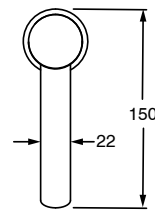

## Sussex Pure Extended Basin Mixer Tap PVD Brushed Bronze (6 Star)

9511150

SPECIFICATIONS	
Recommended Use	Residential;Commercial
Colour Finish	Brushed Bronze
Primary Material	DR Brass
Recommended Pressure Range	150 - 500 kPa as per AS3500
Max Continuous Working Temperature (deg C)	65
Min Continuous Working Temperature (deg C)	1
WARRANTY	
Residential Use (Years)	40
Commercial Use (Years)	10
<i>Please refer to Sussex Warranty page for full Terms and Conditions</i>	

Dimensions are nominal measurements only.

**Disclaimer:** Products in this specification manual must by regulation be installed by licensed and registered trade people. The manufacturer/distributor reserves the right to vary specifications or delete models from their range without prior notification. Dimensions are nominal measurements only. Dimensions and set-outs listed are correct at time of publication however the manufacturer/distributor takes no responsibility for printing errors.