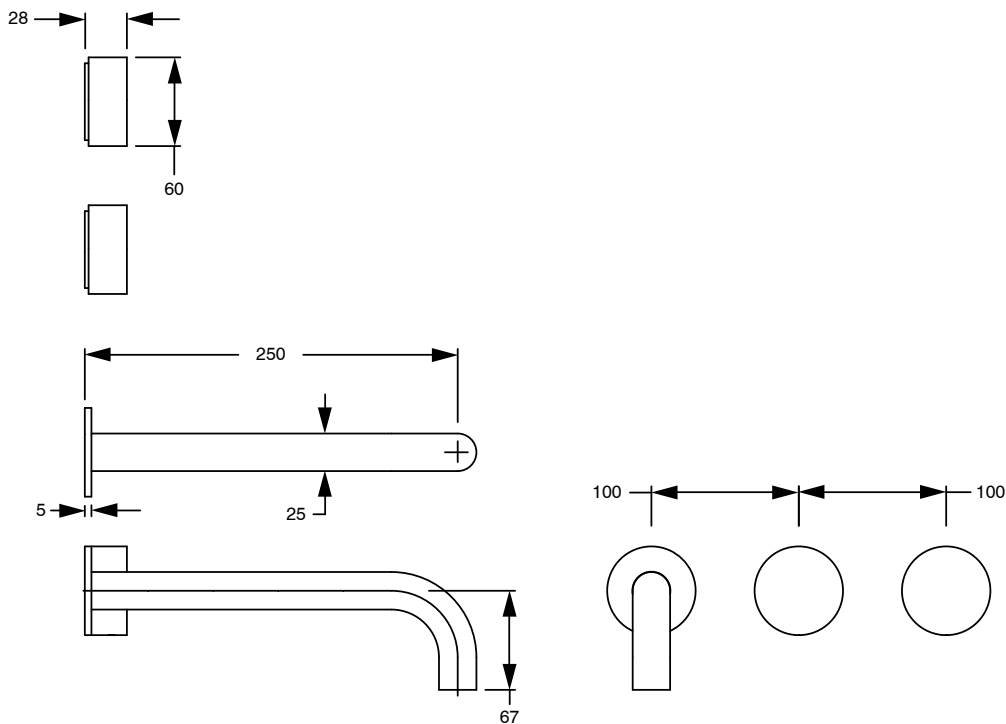

## Sussex Pure Wall Bath Hostess System 250mm with Diamond Textured Handles Chrome Lead Free

46880

| SPECIFICATIONS  |                             |
|---|-----------------------------|
| Recommended Use   | Residential;Commercial      |
| Colour Finish   | Polished Chrome             |
| Primary Material  | Lead Free Brass             |
| Recommended Pressure Range  | 150 - 500 kPa as per AS3500 |
| Max Continuous Working Temperature (deg C)                                | 65                          |
| Min Continuous Working Temperature (deg C)                                | 1                           |
| WARRANTY  |                             |
| Residential Use (Years)   | 40                          |
| Commercial Use (Years)  | 10                          |
| <i>Please refer to Sussex Warranty page for full Terms and Conditions</i> |                             |

Dimensions are nominal measurements only.