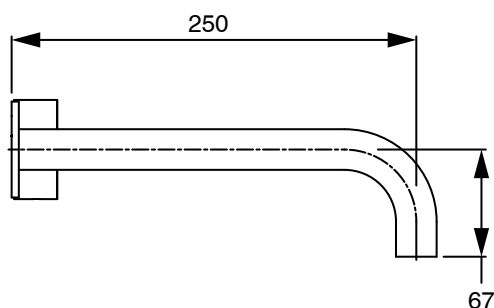

SUSSEX

Sussex Pure Progressive Wall Basin Mixer System 250mm with Cirque Textured Handles PVD Brushed Gunmetal (3 Star) Lead Free 50535

SPECIFICATIONS

Recommended Use	Residential;Commercial
Colour Finish	Brushed Gunmetal
Primary Material	Lead Free Brass
Recommended Pressure Range	150 - 500 kPa as per AS3500
Max Continuous Working Temperature (deg C)	65
Min Continuous Working Temperature (deg C)	1

WARRANTY

Residential Use (Years)	40
Commercial Use (Years)	10

Please refer to Sussex Warranty page for full Terms and Conditions

Dimensions are nominal measurements only.

CLEANING RECOMMENDATIONS:

We recommend the use of soapy water or approved cleaners. This product should not be cleaned with abrasive materials. Damage caused by any improper treatment is not covered by the product warranty. Refer to Warranty Conditions

Disclaimer: Products in this specification manual must by regulation be installed by licensed and registered trade people. The manufacturer/distributor reserves the right to vary specifications or delete models from their range without prior notification. Dimensions are nominal measurements only. Dimensions and set-outs listed are correct at time of publication however the manufacturer/distributor takes no responsibility for printing errors.

Published 07/05/2026

To see the complete Sussex range go to www.reece.com.au