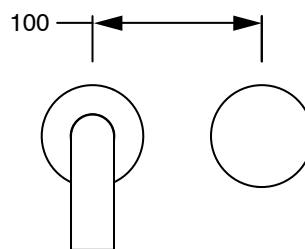

SUSSEX

Sussex Pure Progressive Wall Basin Mixer System 250mm with Cirque Textured Handles PVD Brushed Gunmetal (3 Star) Lead Free 50535

SPECIFICATIONS

Recommended Use	Residential;Commercial
Colour Finish	Brushed Gunmetal
Primary Material	Lead Free Brass
Recommended Pressure Range	150 - 500 kPa as per AS3500
Max Continuous Working Temperature (deg C)	65
Min Continuous Working Temperature (deg C)	1

WARRANTY

Residential Use (Years)	40
Commercial Use (Years)	10

Please refer to Sussex Warranty page for full Terms and Conditions

Dimensions are nominal measurements only.

CLEANING RECOMMENDATIONS:

We recommend the use of soapy water or approved cleaners. This product should not be cleaned with abrasive materials. Damage caused by any improper treatment is not covered by the product warranty. Refer to Warranty Conditions

Disclaimer: Products in this specification manual must by regulation be installed by licensed and registered trade people. The manufacturer/distributor reserves the right to vary specifications or delete models from their range without prior notification. Dimensions are nominal measurements only. Dimensions and set-outs listed are correct at time of publication however the manufacturer/distributor takes no responsibility for printing errors.

Published 07/05/2026

To see the complete Sussex range go to www.reece.com.au