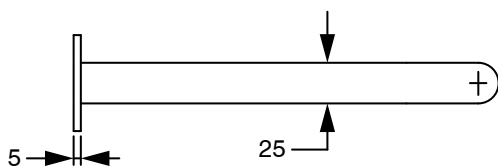

SUSSEX

Sussex Pure Progressive Wall Basin Mixer System 250mm with Cirque Textured Handles PVD Brushed Gunmetal (3 Star) Lead Free 50535

SPECIFICATIONS

Recommended Use	Residential;Commercial
Colour Finish	Brushed Gunmetal
Primary Material	Lead Free Brass
Recommended Pressure Range	150 - 500 kPa as per AS3500
Max Continuous Working Temperature (deg C)	65
Min Continuous Working Temperature (deg C)	1

WARRANTY

Residential Use (Years)	40
Commercial Use (Years)	10

Please refer to Sussex Warranty page for full Terms and Conditions

Dimensions are nominal measurements only.

CLEANING RECOMMENDATIONS:

We recommend the use of soapy water or approved cleaners. This product should not be cleaned with abrasive materials. Damage caused by any improper treatment is not covered by the product warranty. Refer to Warranty Conditions

Disclaimer: Products in this specification manual must by regulation be installed by licensed and registered trade people. The manufacturer/distributor reserves the right to vary specifications or delete models from their range without prior notification. Dimensions are nominal measurements only. Dimensions and set-outs listed are correct at time of publication however the manufacturer/distributor takes no responsibility for printing errors.

Published 07/05/2026

To see the complete Sussex range go to www.reece.com.au