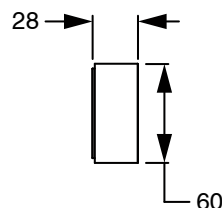

SUSSEX

Sussex Pure Progressive Wall Basin Mixer System 250mm with Cirque Textured Handles PVD Brushed Gunmetal (3 Star) Lead Free 50535

SPECIFICATIONS

Recommended Use	Residential;Commercial
Colour Finish	Brushed Gunmetal
Primary Material	Lead Free Brass
Recommended Pressure Range	150 - 500 kPa as per AS3500
Max Continuous Working Temperature (deg C)	65
Min Continuous Working Temperature (deg C)	1

WARRANTY

Residential Use (Years)	40
Commercial Use (Years)	10

Please refer to Sussex Warranty page for full Terms and Conditions