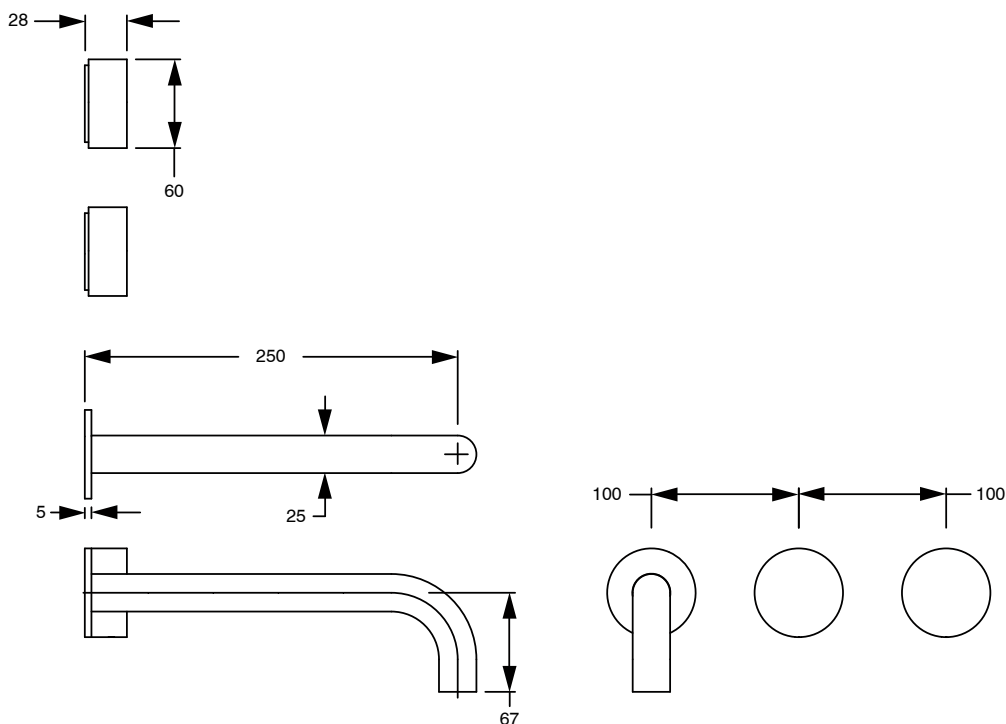

SUSSEX

Sussex Pure Wall Bath Hostess System 250mm with Diamond Textured Handles
PVD Brushed Bronze Lead Free
46888

SPECIFICATIONS

Recommended Use	Residential;Commercial
Colour Finish	Brushed Bronze
Primary Material	Lead Free Brass
Recommended Pressure Range	150 - 500 kPa as per AS3500
Max Continuous Working Temperature (deg C)	65
Min Continuous Working Temperature (deg C)	1

WARRANTY

Residential Use (Years)	40
Commercial Use (Years)	10

Please refer to Sussex Warranty page for full Terms and Conditions

Dimensions are nominal measurements only.

CLEANING RECOMMENDATIONS:

We recommend the use of soapy water or approved cleaners. This product should not be cleaned with abrasive materials. Damage caused by any improper treatment is not covered by the product warranty. Refer to Warranty Conditions

Disclaimer: Products in this specification manual must by regulation be installed by licensed and registered trade people. The manufacturer/distributor reserves the right to vary specifications or delete models from their range without prior notification. Dimensions are nominal measurements only. Dimensions and set-outs listed are correct at time of publication however the manufacturer/distributor takes no responsibility for printing errors.

Published 14/05/2026

To see the complete Sussex range go to www.reece.com.au