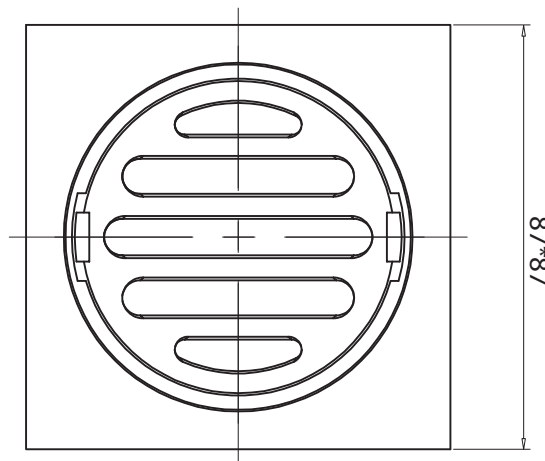

## Mizu Drift Brass Trapscrew Grate Square 80mm Matte Black

246021

SPECIFICATIONS	
Recommended Use	Residential;Commercial
Colour Finish	Matte Black
Primary Material	DR Brass
WARRANTY	
Parts Replacement Only - excludes labour costs (Years)	1
<i>Please refer to Mizu Warranty page for full Terms and Conditions</i>	

Dimensions are nominal measurements only.