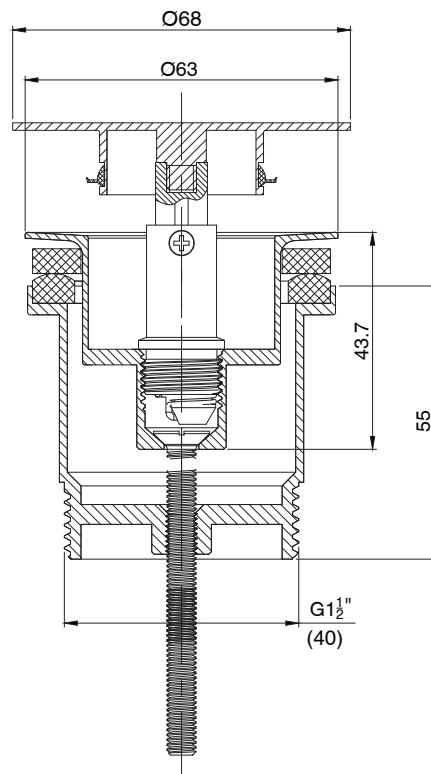

## Mizu Drift Universal 40mm Flat Pop Up Plug & Waste Gloss White

2299625

SPECIFICATIONS	
Recommended Use	Residential;Commercial
Colour Finish	Gloss White
Primary Material	DR Brass
WARRANTY	
Parts Replacement Only - excludes labour costs (Years)	1
<i>Please refer to Mizu Warranty page for full Terms and Conditions</i>	

Dimensions are nominal measurements only.