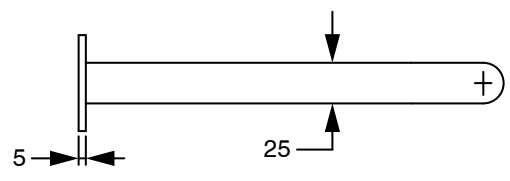

SUSSEX

Sussex Pure Progressive Wall Basin Mixer System 250mm with Cirque Textured Handles
PVD Brushed Nickel (3 Star) Lead Free
50534

SPECIFICATIONS

Recommended Use	Residential;Commercial
Colour Finish	Brushed Nickel
Primary Material	Lead Free Brass
Recommended Pressure Range	150 - 500 kPa as per AS3500
Max Continuous Working Temperature (deg C)	65
Min Continuous Working Temperature (deg C)	1

WARRANTY

Residential Use (Years)	40
Commercial Use (Years)	10

Please refer to Sussex Warranty page for full Terms and Conditions

Dimensions are nominal measurements only.

CLEANING RECOMMENDATIONS:

We recommend the use of soapy water or approved cleaners. This product should not be cleaned with abrasive materials. Damage caused by any improper treatment is not covered by the product warranty. Refer to Warranty Conditions

Disclaimer: Products in this specification manual must by regulation be installed by licensed and registered trade people. The manufacturer/distributor reserves the right to vary specifications or delete models from their range without prior notification. Dimensions are nominal measurements only. Dimensions and set-outs listed are correct at time of publication however the manufacturer/distributor takes no responsibility for printing errors.
Published 07/05/2026

To see the complete Sussex range go to www.reece.com.au