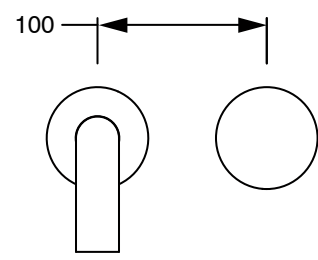

SUSSEX

Sussex Pure Progressive Wall Basin Mixer System 250mm with Cirque Textured Handles
PVD Brushed Nickel (3 Star) Lead Free
50534

SPECIFICATIONS

Recommended Use	Residential;Commercial
Colour Finish	Brushed Nickel
Primary Material	Lead Free Brass
Recommended Pressure Range	150 - 500 kPa as per AS3500
Max Continuous Working Temperature (deg C)	65
Min Continuous Working Temperature (deg C)	1

WARRANTY

Residential Use (Years)	40
Commercial Use (Years)	10

Please refer to Sussex Warranty page for full Terms and Conditions

Dimensions are nominal measurements only.

CLEANING RECOMMENDATIONS:

We recommend the use of soapy water or approved cleaners. This product should not be cleaned with abrasive materials. Damage caused by any improper treatment is not covered by the product warranty. Refer to Warranty Conditions

Disclaimer: Products in this specification manual must by regulation be installed by licensed and registered trade people. The manufacturer/distributor reserves the right to vary specifications or delete models from their range without prior notification. Dimensions are nominal measurements only. Dimensions and set-outs listed are correct at time of publication however the manufacturer/distributor takes no responsibility for printing errors.
Published 07/05/2026

To see the complete Sussex range go to www.reece.com.au