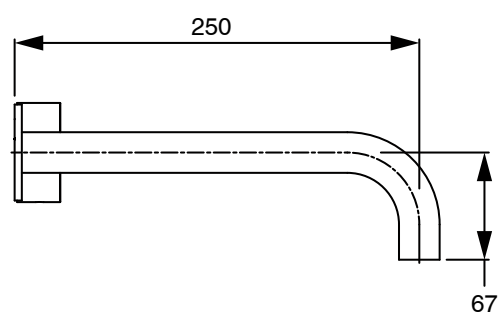

SUSSEX

Sussex Pure Progressive Wall Basin Mixer System 250mm with Cirque Textured Handles
PVD Brushed Nickel (3 Star) Lead Free
50534

SPECIFICATIONS

Recommended Use	Residential;Commercial
Colour Finish	Brushed Nickel
Primary Material	Lead Free Brass
Recommended Pressure Range	150 - 500 kPa as per AS3500
Max Continuous Working Temperature (deg C)	65
Min Continuous Working Temperature (deg C)	1

WARRANTY

Residential Use (Years)	40
Commercial Use (Years)	10

Please refer to Sussex Warranty page for full Terms and Conditions

Dimensions are nominal measurements only.

CLEANING RECOMMENDATIONS:

We recommend the use of soapy water or approved cleaners. This product should not be cleaned with abrasive materials. Damage caused by any improper treatment is not covered by the product warranty. Refer to Warranty Conditions

Disclaimer: Products in this specification manual must by regulation be installed by licensed and registered trade people. The manufacturer/distributor reserves the right to vary specifications or delete models from their range without prior notification. Dimensions are nominal measurements only. Dimensions and set-outs listed are correct at time of publication however the manufacturer/distributor takes no responsibility for printing errors.
Published 07/05/2026

To see the complete Sussex range go to www.reece.com.au