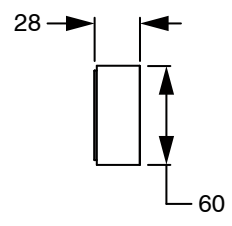

SUSSEX

Sussex Pure Progressive Wall Basin Mixer System 250mm with Cirque Textured Handles
PVD Brushed Nickel (3 Star) Lead Free
50534

SPECIFICATIONS

Recommended Use	Residential;Commercial
Colour Finish	Brushed Nickel
Primary Material	Lead Free Brass
Recommended Pressure Range	150 - 500 kPa as per AS3500
Max Continuous Working Temperature (deg C)	65
Min Continuous Working Temperature (deg C)	1

WARRANTY

Residential Use (Years)	40
Commercial Use (Years)	10

Please refer to Sussex Warranty page for full Terms and Conditions