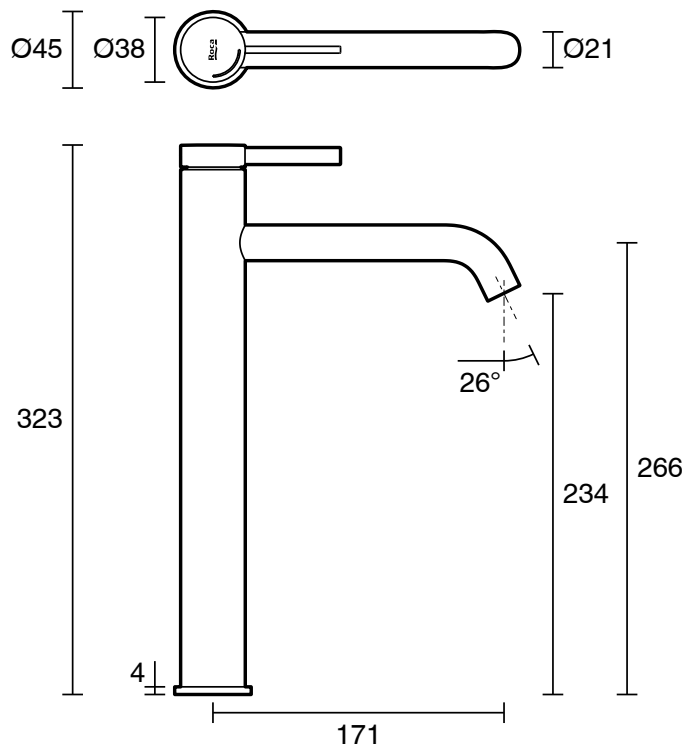

Roca Ona Extended Basin Mixer Tap Brushed Brass (6 Star) Lead Free

13691

SPECIFICATIONS	
Recommended Use	Residential;Commercial
Colour Finish	Brushed Brass
Primary Material	Lead Free Brass
Recommended Pressure Range	150 - 500 kPa as per AS3500
Max Continuous Working Temperature (deg C)	65
Min Continuous Working Temperature (deg C)	5
WARRANTY	
Residential & Commercial Use (Years)	25
Spare Parts & Labour (Years)	1
<i>Please refer to Roca Warranty page for full Terms and Conditions</i>	

Disclaimer: Products in this specification manual must by regulation be installed by licensed and registered trade people. The manufacturer/distributor reserves the right to vary specifications or delete models from their range without prior notification. Dimensions are nominal measurements only. Dimensions and set-outs listed are correct at time of publication however the manufacturer/distributor takes no responsibility for printing errors.