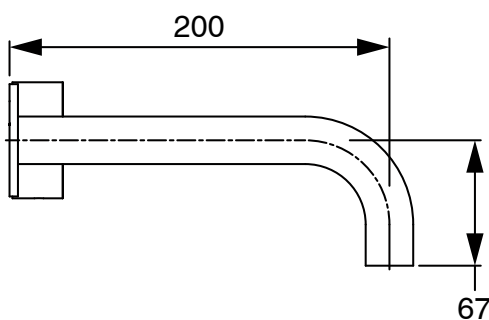

SUSSEX

Sussex Pure Progressive Wall Basin Mixer System 200mm with Linear Textured Handles PVD Brushed Gunmetal (3 Star) Lead Free 50516

SPECIFICATIONS

Recommended Use	Residential;Commercial
Colour Finish	Brushed Gunmetal
Primary Material	Lead Free Brass
Recommended Pressure Range	150 - 500 kPa as per AS3500
Max Continuous Working Temperature (deg C)	65
Min Continuous Working Temperature (deg C)	1

WARRANTY

Residential Use (Years)	40
Commercial Use (Years)	10

Please refer to Sussex Warranty page for full Terms and Conditions

Dimensions are nominal measurements only.

CLEANING RECOMMENDATIONS:

We recommend the use of soapy water or approved cleaners. This product should not be cleaned with abrasive materials. Damage caused by any improper treatment is not covered by the product warranty. Refer to Warranty Conditions

Disclaimer: Products in this specification manual must by regulation be installed by licensed and registered trade people. The manufacturer/distributor reserves the right to vary specifications or delete models from their range without prior notification. Dimensions are nominal measurements only. Dimensions and set-outs listed are correct at time of publication however the manufacturer/distributor takes no responsibility for printing errors.

Published 07/05/2026

To see the complete Sussex range go to www.reece.com.au