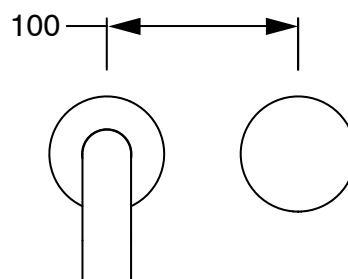

SUSSEX

Sussex Pure Progressive Wall Basin Mixer System 200mm with Linear Textured Handles PVD Brushed Gunmetal (3 Star) Lead Free 50516

SPECIFICATIONS

Recommended Use	Residential;Commercial
Colour Finish	Brushed Gunmetal
Primary Material	Lead Free Brass
Recommended Pressure Range	150 - 500 kPa as per AS3500
Max Continuous Working Temperature (deg C)	65
Min Continuous Working Temperature (deg C)	1

WARRANTY

Residential Use (Years)	40
Commercial Use (Years)	10

Please refer to Sussex Warranty page for full Terms and Conditions

Dimensions are nominal measurements only.

CLEANING RECOMMENDATIONS:

We recommend the use of soapy water or approved cleaners. This product should not be cleaned with abrasive materials. Damage caused by any improper treatment is not covered by the product warranty. Refer to Warranty Conditions

Disclaimer: Products in this specification manual must by regulation be installed by licensed and registered trade people. The manufacturer/distributor reserves the right to vary specifications or delete models from their range without prior notification. Dimensions are nominal measurements only. Dimensions and set-outs listed are correct at time of publication however the manufacturer/distributor takes no responsibility for printing errors.

Published 07/05/2026

To see the complete Sussex range go to www.reece.com.au