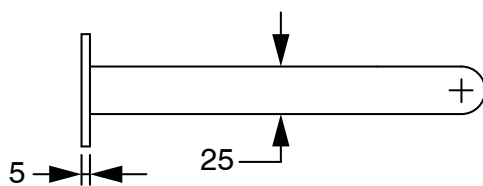

SUSSEX

Sussex Pure Progressive Wall Basin Mixer System 200mm with Linear Textured Handles PVD Brushed Gunmetal (3 Star) Lead Free 50516

SPECIFICATIONS

Recommended Use	Residential;Commercial
Colour Finish	Brushed Gunmetal
Primary Material	Lead Free Brass
Recommended Pressure Range	150 - 500 kPa as per AS3500
Max Continuous Working Temperature (deg C)	65
Min Continuous Working Temperature (deg C)	1

WARRANTY

Residential Use (Years)	40
Commercial Use (Years)	10

Please refer to Sussex Warranty page for full Terms and Conditions

Dimensions are nominal measurements only.

CLEANING RECOMMENDATIONS:

We recommend the use of soapy water or approved cleaners. This product should not be cleaned with abrasive materials. Damage caused by any improper treatment is not covered by the product warranty. Refer to Warranty Conditions

Disclaimer: Products in this specification manual must by regulation be installed by licensed and registered trade people. The manufacturer/distributor reserves the right to vary specifications or delete models from their range without prior notification. Dimensions are nominal measurements only. Dimensions and set-outs listed are correct at time of publication however the manufacturer/distributor takes no responsibility for printing errors.

Published 07/05/2026

To see the complete Sussex range go to www.reece.com.au