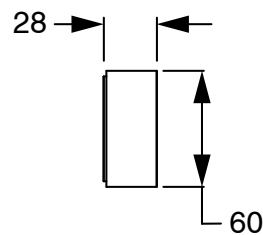

SUSSEX

Sussex Pure Progressive Wall Basin Mixer System 200mm with Linear Textured Handles PVD Brushed Gunmetal (3 Star) Lead Free 50516

SPECIFICATIONS

Recommended Use	Residential;Commercial
Colour Finish	Brushed Gunmetal
Primary Material	Lead Free Brass
Recommended Pressure Range	150 - 500 kPa as per AS3500
Max Continuous Working Temperature (deg C)	65
Min Continuous Working Temperature (deg C)	1

WARRANTY

Residential Use (Years)	40
Commercial Use (Years)	10

Please refer to Sussex Warranty page for full Terms and Conditions

Dimensions are nominal measurements only.

CLEANING RECOMMENDATIONS:

We recommend the use of soapy water or approved cleaners. This product should not be cleaned with abrasive materials. Damage caused by any improper treatment is not covered by the product warranty. Refer to Warranty Conditions

Disclaimer: Products in this specification manual must by regulation be installed by licensed and registered trade people. The manufacturer/distributor reserves the right to vary specifications or delete models from their range without prior notification. Dimensions are nominal measurements only. Dimensions and set-outs listed are correct at time of publication however the manufacturer/distributor takes no responsibility for printing errors.

Published 07/05/2026

To see the complete Sussex range go to www.reece.com.au