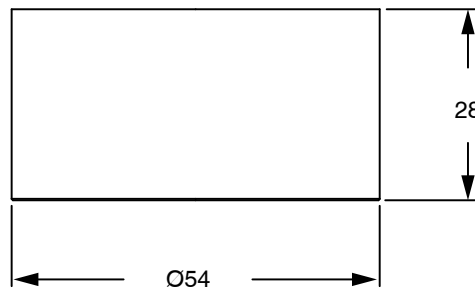

SUSSEX

Sussex Pure Diverter Chrome

2299456

SPECIFICATIONS	
Recommended Use	Residential;Commercial
Colour Finish	Polished Chrome
Primary Material	DR Brass
Recommended Pressure Range	150 - 500 kPa as per AS3500
Max Continuous Working Temperature (deg C)	65
Min Continuous Working Temperature (deg C)	1
WARRANTY	
Residential Use (Years)	40
Commercial Use (Years)	10
<i>Please refer to Sussex Warranty page for full Terms and Conditions</i>	