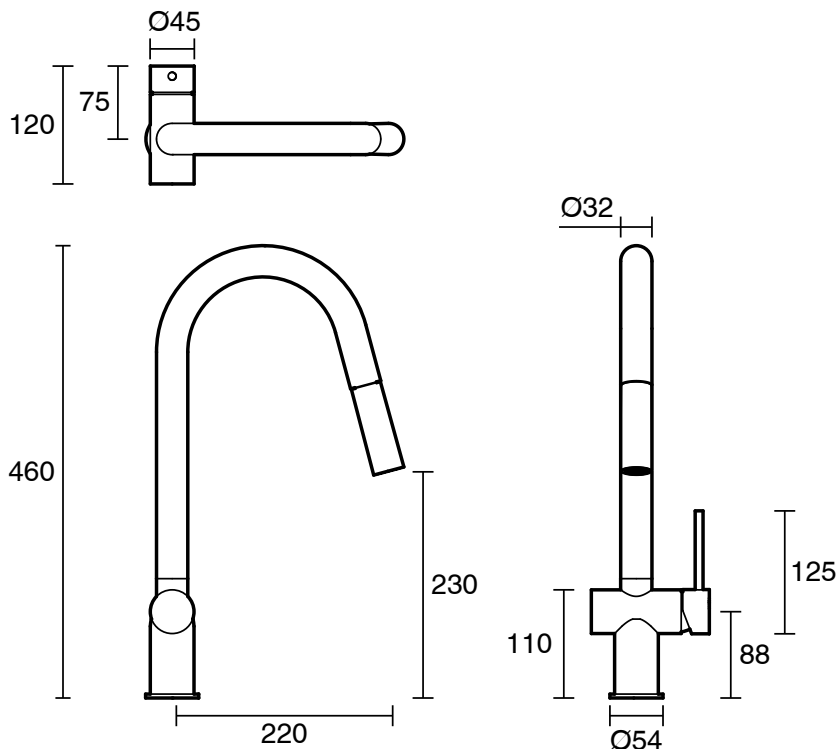

SUSSEX

Scala Pull Out Sink Mixer PVD Brushed Bronze (4 Star) Lead Free

52328

SPECIFICATIONS	
Recommended Use	Residential;Commercial
Colour Finish	Brushed Bronze
Primary Material	Lead Free Brass
Recommended Pressure Range	150 - 500 kPa as per AS3500
Max Continuous Working Temperature (deg C)	65
Min Continuous Working Temperature (deg C)	1
WARRANTY	
Residential Use (Years)	40
Commercial Use (Years)	10
<i>Please refer to Sussex Warranty page for full Terms and Conditions</i>	

Disclaimer: Products in this specification manual must by regulation be installed by licensed and registered trade people. The manufacturer/distributor reserves the right to vary specifications or delete models from their range without prior notification. Dimensions are nominal measurements only. Dimensions and set-outs listed are correct at time of publication however the manufacturer/distributor takes no responsibility for printing errors.